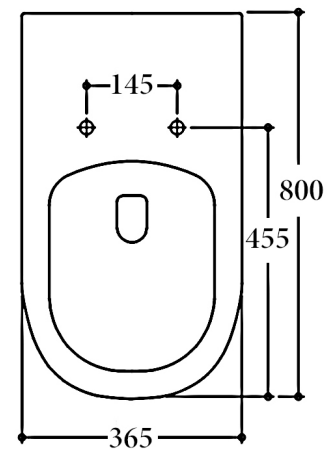

SIDE VIEW

Ceramic Floor Pan Toilet Suite

Disabled toilet, Fast Flow Rimless, Nanoglaze protection

Features:

- Sleek modern design sits flushed against the wall
- Fast Flow Rimless design for easy-to-clean and hygienic toilet
- Concealed cistern removes hard-to-reach areas preventing dirt, dust and germs build-up
- Gloss white finish with Nanoglaze surface protection provides anti-bacterial and grime-resistant qualities
- Disabled toilet suite aids suitability for persons with disability
- Contrasting seat colour assists persons with vision and perception difficulties
- Aminoplast (UF) seat with stainless steel hinges
- Cistern and flush buttons required (sold externally)
- This product meets AS1428.1-2009 Australian Standards around design for access and mobility

Details:

Pan	Fast Flow Rimless design
Traps	Universal - compatible with S or P-trap installation
Seat	UF seat
WELS	4 Star rated, 4.5L/3L (3.5L average flush)
Setout	75-270mm

BACK VIEW

TOP VIEW

Additional Information

- Installation should be in accordance with AS/NZS3500 standards.
- In order to fully benefit from warranty claims, please ensure products are installed by a licensed plumber.
- All measurements are in millimeters.
- Dimensions are nominal and subject to normal ceramic manufacturing variations. Please allow +/- 15 mm tolerance.
- For mark-ups & roughing-in, always use actual product measurement.
- Specifications may vary without notice as part of our continuous improvement practices.