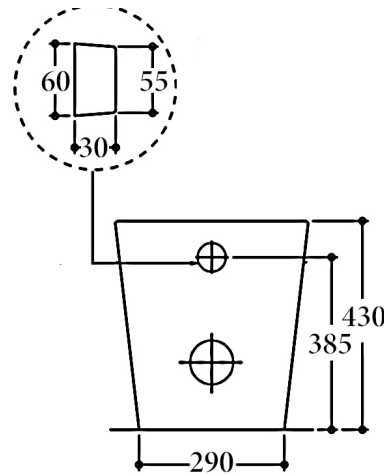

SIDE VIEW

Ceramic Floor Pan Toilet Suite

Disabled toilet, Fast Flow Rimless, Nanoglaze protection

Features:

- Sleek modern design sits flushed against the wall
- Fast Flow Rimless design for easy-to-clean and hygienic toilet
- Concealed cistern removes hard-to-reach areas preventing dirt, dust and germs build-up
- Gloss white finish with Nanoglaze surface protection provides anti-bacterial and grime-resistant qualities
- Disabled toilet suite aids suitability for persons with disability
- Contrasting seat colour assists persons with vision and perception difficulties
- Aminoplast (UF) seat with stainless steel hinges
- Cistern and flush buttons required (sold externally)
- This product meets AS1428.1-2009 Australian Standards around design for access and mobility

Details:

Pan	Fast Flow Rimless design
Traps	Universal - compatible with S or P-trap installation
Seat	UF seat
WELS	4 Star rated, 4.5L/3L (3.5L average flush)
Setout	75-270mm

BACK VIEW

TOP VIEW

Additional Information

- Installation should be in accordance with AS/NZS3500 standards.
- In order to fully benefit from warranty claims, please ensure products are installed by a licensed plumber.
- All measurements are in millimeters.
- Dimensions are nominal and subject to normal ceramic manufacturing variations. Please allow +/- 15 mm tolerance.
- For mark-ups & roughing-in, always use actual product measurement.
- Specifications may vary without notice as part of our continuous improvement practices.