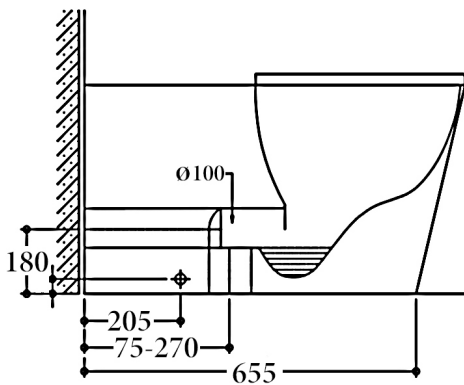

SIDE VIEW

Ceramic Floor Pan Toilet Suite

Disabled toilet, Fast Flow Rimless, Nanoglaze protection

Features:

- Sleek modern design sits flushed against the wall
- Fast Flow Rimless design for easy-to-clean and hygienic toilet
- Concealed cistern removes hard-to-reach areas preventing dirt, dust and germs build-up
- Gloss white finish with Nanoglaze surface protection provides anti-bacterial and grime-resistant qualities
- Disabled toilet suite aids suitability for persons with disability
- Contrasting seat colour assists persons with vision and perception difficulties
- Aminoplast (UF) seat with stainless steel hinges
- Cistern and flush buttons required (sold externally)
- This product meets AS1428.1-2009 Australian Standards around design for access and mobility

Details:

Pan	Fast Flow Rimless design
Traps	Universal - compatible with S or P-trap installation
Seat	UF seat
WELS	4 Star rated, 4.5L/3L (3.5L average flush)
Setout	75-270mm

BACK VIEW

TOP VIEW

Additional Information

- Installation should be in accordance with AS/NZS3500 standards.
- In order to fully benefit from warranty claims, please ensure products are installed by a licensed plumber.
- All measurements are in millimeters.
- Dimensions are nominal and subject to normal ceramic manufacturing variations. Please allow +/- 15 mm tolerance.
- For mark-ups & roughing-in, always use actual product measurement.
- Specifications may vary without notice as part of our continuous improvement practices.