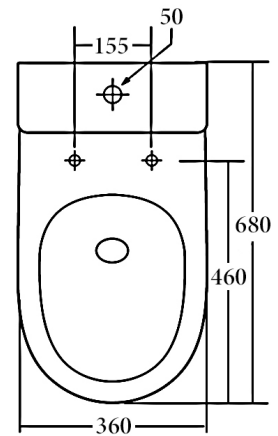

#### Details:

- Cistern Universal inlet - compatible with back entry or bottom left/right inlet point  
 Pan Rimless - Tornado design with Nano glaze protection  
 Traps Universal - compatible with S or P-trap installation  
 Seat UF quick release soft closing seat  
 WELS 4 Star rated, 4.5L/3L (3.5L average flush)  
 Setout 70 - 170mm  
 Extendable to 220 mm (pipe: AD17, extra cost)

SIDE VIEW

FRONT VIEW

TOP VIEW

### Additional Information

- Installation should be in accordance with AS/NZS3500 standards.
- In order to fully benefit from warranty claims, please ensure products are installed by a licensed plumber.
- All measurements are in millimeters.
- Dimensions are nominal and subject to normal ceramic manufacturing variations. Please allow +/- 15 mm tolerance.
- For mark-ups & roughing-in, always use actual product measurement.
- Specifications may vary without notice as part of our continuous improvement practices.