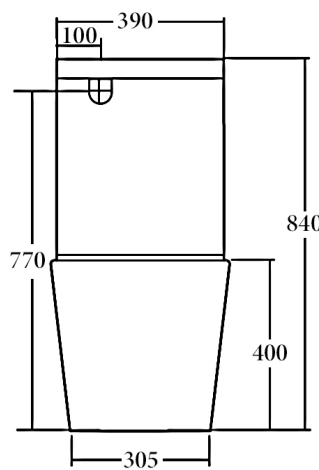

#### Available Seat Covers:

- FSC243 Flat Seat - Default (20 mm lid profile)  
 TSC329 Thick Seat (30 mm lid profile)  
 SSC832 Slim Seat (20 mm lid profile)

#### Details:

- Cistern Universal inlet - compatible with back entry or bottom left/right inlet point  
 Pan Rimless - Tornado design with Nano glaze protection  
 Traps Universal - compatible with S or P-trap installation  
 Seat UF quick release soft closing seat  
 WELS 4 Star rated, 4.5L/3L (3.5L average flush)  
 Setout 70 - 170mm  
 Extendable to 220 mm (pipe: AD17, extra cost)

SIDE VIEW

FRONT VIEW

TOP VIEW

### Additional Information

- Installation should be in accordance with AS/NZS3500 standards.
- In order to fully benefit from warranty claims, please ensure products are installed by a licensed plumber.
- All measurements are in millimeters.
- Dimensions are nominal and subject to normal ceramic manufacturing variations. Please allow +/- 15 mm tolerance.
- For mark-ups & roughing-in, always use actual product measurement.
- Specifications may vary without notice as part of our continuous improvement practices.