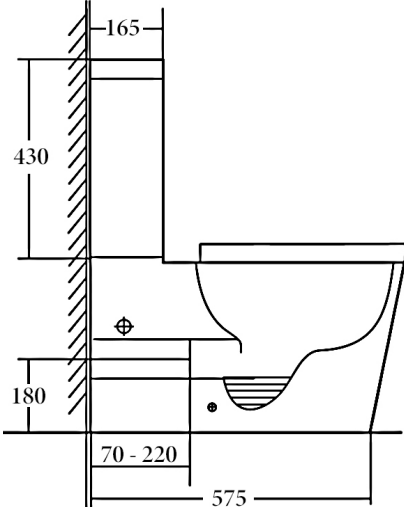

#### Details:

- Cistern Universal inlet - compatible with back entry or bottom left/right inlet point  
 Pan Rimless - Tornado design with Nano glaze protection  
 Traps Universal - compatible with S or P-trap installation  
 Seat UF quick release soft closing seat  
 WELS 4 Star rated, 4.5L/3L (3.5L average flush)  
 Setout 70 - 170mm  
 Extendable to 220 mm (pipe: AD17, extra cost)

SIDE VIEW

FRONT VIEW

TOP VIEW

### Additional Information

- Installation should be in accordance with AS/NZS3500 standards.
- In order to fully benefit from warranty claims, please ensure products are installed by a licensed plumber.
- All measurements are in millimeters.
- Dimensions are nominal and subject to normal ceramic manufacturing variations. Please allow +/- 15 mm tolerance.
- For mark-ups & roughing-in, always use actual product measurement.
- Specifications may vary without notice as part of our continuous improvement practices.