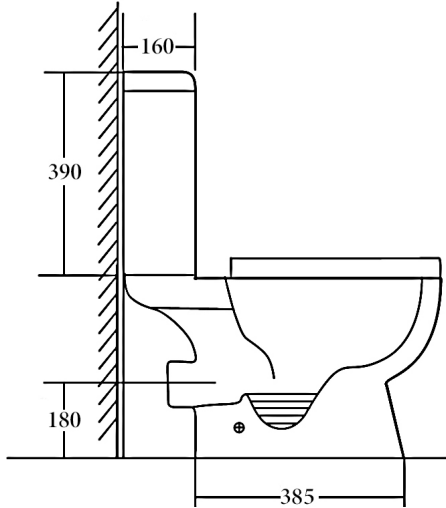

Ceramic Close Coupled Toilet Suite Fast Flow Rimless, Nanoglaze protection

Features:

- Economical and easy-to-install toilet suite
- Fast Flow Rimless design for easy-to-clean and hygienic toilet
- Gloss white finish with Nanoglaze surface protection provides anti-bacterial and grime-resistant qualities
- Large round easy-to-use flush button
- Thermoplastic (PP) quick release seat cover with stainless steel hinges

Details:

Cistern	Bottom right inlet point (Universal inlet - compatible with back entry or bottom left inlet point - extra cost)
Pan	Fast Flow Rimless design with Nano glaze protection
Traps	P-trap installation
Seat	PP quick release soft closing seat
Wels	4 Star rated, 4.5L/3L (3.5L average flush)
Setout	180mm (P-Trap)

SIDE VIEW

FRONT VIEW

TOP VIEW

Additional Information

- Installation should be in accordance with AS/NZS3500 standards.
- In order to fully benefit from warranty claims, please ensure products are installed by a licensed plumber.
- All measurements are in millimeters.
- Dimensions are nominal and subject to normal ceramic manufacturing variations. Please allow +/- 15 mm tolerance.
- For mark-ups & roughing-in, always use actual product measurement.
- Specifications may vary without notice as part of our continuous improvement practices.