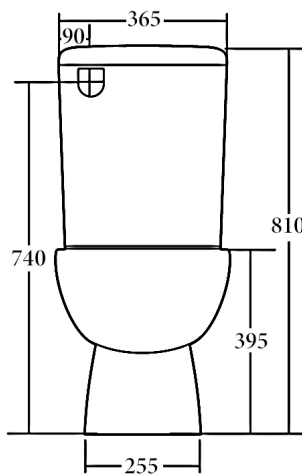

Details:

Cistern	Bottom right inlet point (Universal inlet - compatible with back entry or bottom left inlet point - extra cost)
Pan	Fast Flow Rimless design with Nano glaze protection
Traps	P-trap installation
Seat	PP quick release soft closing seat
Wels	4 Star rated, 4.5L/3L (3.5L average flush)
Setout	180mm (P-Trap)

SIDE VIEW

FRONT VIEW

TOP VIEW

Additional Information

- Installation should be in accordance with AS/NZS3500 standards.
- In order to fully benefit from warranty claims, please ensure products are installed by a licensed plumber.
- All measurements are in millimeters.
- Dimensions are nominal and subject to normal ceramic manufacturing variations. Please allow +/- 15 mm tolerance.
- For mark-ups & roughing-in, always use actual product measurement.
- Specifications may vary without notice as part of our continuous improvement practices.