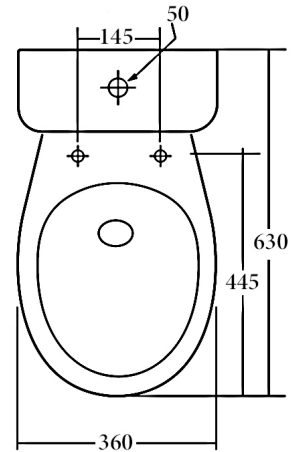

Details:

Cistern	Bottom right inlet point (Universal inlet - compatible with back entry or bottom left inlet point - extra cost)
Pan	Fast Flow Rimless design with Nano glaze protection
Traps	P-trap installation
Seat	PP quick release soft closing seat
Wels	4 Star rated, 4.5L/3L (3.5L average flush)
Setout	180mm (P-Trap)

SIDE VIEW

FRONT VIEW

TOP VIEW

Additional Information

- Installation should be in accordance with AS/NZS3500 standards.
- In order to fully benefit from warranty claims, please ensure products are installed by a licensed plumber.
- All measurements are in millimeters.
- Dimensions are nominal and subject to normal ceramic manufacturing variations. Please allow +/- 15 mm tolerance.
- For mark-ups & roughing-in, always use actual product measurement.
- Specifications may vary without notice as part of our continuous improvement practices.