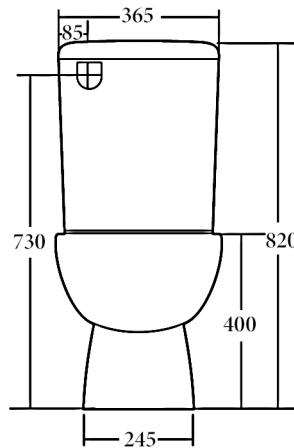

#### Details:

Cistern	Bottom right inlet point (Universal inlet - compatible with back entry or bottom left inlet point - extra cost)
Pan	Nano glaze protection
Traps	S-trap installation
Seat	PP quick release soft closing seat
Wels	4 Star rated, 4.5L/3L (3.5L average flush)
Setout	140mm (S-Trap)

SIDE VIEW

FRONT VIEW

TOP VIEW

### Additional Information

- Installation should be in accordance with AS/NZS3500 standards.
- In order to fully benefit from warranty claims, please ensure products are installed by a licensed plumber.
- All measurements are in millimeters.
- Dimensions are nominal and subject to normal ceramic manufacturing variations. Please allow +/- 15 mm tolerance.
- For mark-ups & roughing-in, always use actual product measurement.
- Specifications may vary without notice as part of our continuous improvement practices.