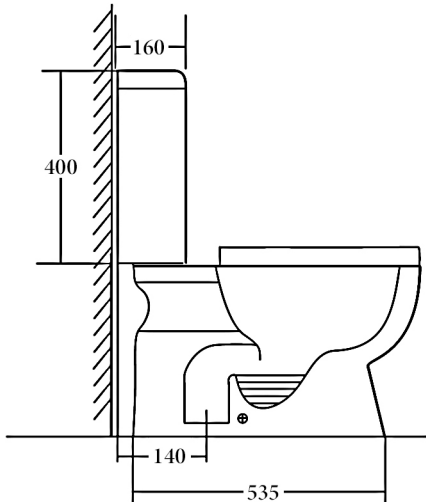

Details:

Cistern	Bottom right inlet point (Universal inlet - compatible with back entry or bottom left inlet point - extra cost)
Pan	Nano glaze protection
Traps	S-trap installation
Seat	PP quick release soft closing seat
Wels	4 Star rated, 4.5L/3L (3.5L average flush)
Setout	140mm (S-Trap)

SIDE VIEW