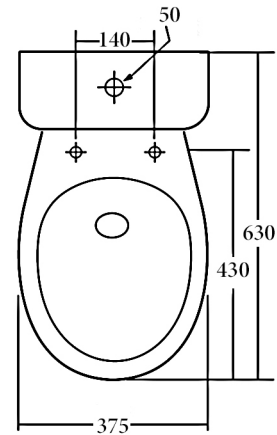

#### Details:

Cistern	Bottom right inlet point (Universal inlet - compatible with back entry or bottom left inlet point - extra cost)
Pan	Nano glaze protection
Traps	S-trap installation
Seat	PP quick release soft closing seat
Wels	4 Star rated, 4.5L/3L (3.5L average flush)
Setout	140mm (S-Trap)

SIDE VIEW

FRONT VIEW

TOP VIEW

### Additional Information

- Installation should be in accordance with AS/NZS3500 standards.
- In order to fully benefit from warranty claims, please ensure products are installed by a licensed plumber.
- All measurements are in millimeters.
- Dimensions are nominal and subject to normal ceramic manufacturing variations. Please allow +/- 15 mm tolerance.
- For mark-ups & roughing-in, always use actual product measurement.
- Specifications may vary without notice as part of our continuous improvement practices.