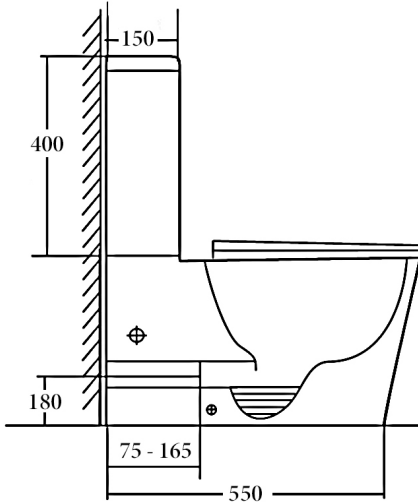

Ceramic Back To Wall Toilet Suite

Child-care toilet, Fast Flow Rimless, Nanoglaze protection

Features:

- Sleek modern design sits flushed against the wall
- Child-care toilet designed specifically to cater to children's safety and hygiene
- Ideal for schools, pre-schools, childcare centres
- Fast Flow Rimless design for easy-to-clean and hygienic toilet
- Gloss white finish with Nanoglaze surface protection provides anti-bacterial and grime-resistant qualities
- Large round easy-to-use flush button
- Aminoplast (UF) quick release soft closing seat cover with stainless steel hinges

Details:

Cistern	Universal inlet - compatible with back entry or bottom left/right inlet point
Pan	Fast Flow Rimless design with Nano glaze protection
Traps	Universal - compatible with S or P-trap installation
Seat	UF quick release soft closing seat
Wels	4 Star rated, 4.5L/3L (3.5L average flush)
Setout	75 - 165mm

SIDE VIEW

FRONT VIEW

TOP VIEW

Additional Information

- Installation should be in accordance with AS/NZS3500 standards.
- In order to fully benefit from warranty claims, please ensure products are installed by a licensed plumber.
- All measurements are in millimeters.
- Dimensions are nominal and subject to normal ceramic manufacturing variations. Please allow +/- 15 mm tolerance.
- For mark-ups & roughing-in, always use actual product measurement.
- Specifications may vary without notice as part of our continuous improvement practices.