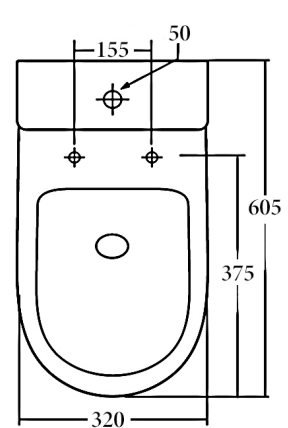

Details:

Cistern	Universal inlet - compatible with back entry or bottom left/right inlet point
Pan	Fast Flow Rimless design with Nano glaze protection
Traps	Universal - compatible with S or P-trap installation
Seat	UF quick release soft closing seat
Wels	4 Star rated, 4.5L/3L (3.5L average flush)
Setout	75 - 165mm

SIDE VIEW

FRONT VIEW

TOP VIEW

Additional Information

- Installation should be in accordance with AS/NZS3500 standards.
- In order to fully benefit from warranty claims, please ensure products are installed by a licensed plumber.
- All measurements are in millimeters.
- Dimensions are nominal and subject to normal ceramic manufacturing variations. Please allow +/- 15 mm tolerance.
- For mark-ups & roughing-in, always use actual product measurement.
- Specifications may vary without notice as part of our continuous improvement practices.