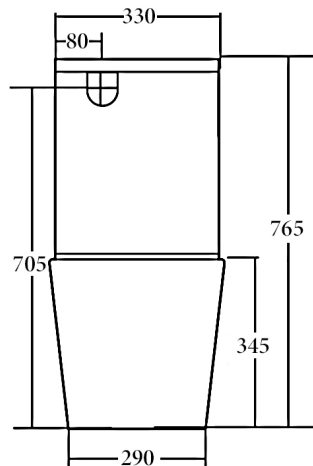

Ceramic Back To Wall Toilet Suite

Child-care toilet, Fast Flow Rimless, Nanoglaze protection

Features:

- Sleek modern design sits flushed against the wall
- Child-care toilet designed specifically to cater to children's safety and hygiene
- Ideal for schools, pre-schools, childcare centres
- Fast Flow Rimless design for easy-to-clean and hygienic toilet
- Gloss white finish with Nanoglaze surface protection provides anti-bacterial and grime-resistant qualities
- Large round easy-to-use flush button
- Aminoplast (UF) quick release soft closing seat cover with stainless steel hinges

Details:

Cistern	Universal inlet - compatible with back entry or bottom left/right inlet point
Pan	Fast Flow Rimless design with Nano glaze protection
Traps	Universal - compatible with S or P-trap installation
Seat	UF quick release soft closing seat
Wels	4 Star rated, 4.5L/3L (3.5L average flush)
Setout	75 - 165mm

SIDE VIEW

FRONT VIEW

TOP VIEW

Additional Information

- Installation should be in accordance with AS/NZS3500 standards.
- In order to fully benefit from warranty claims, please ensure products are installed by a licensed plumber.
- All measurements are in millimeters.
- Dimensions are nominal and subject to normal ceramic manufacturing variations. Please allow +/- 15 mm tolerance.
- For mark-ups & roughing-in, always use actual product measurement.
- Specifications may vary without notice as part of our continuous improvement practices.