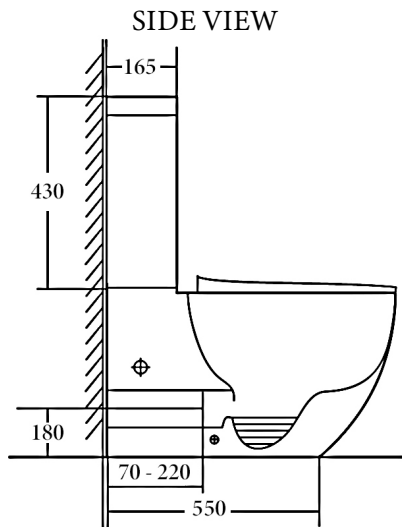

Ceramic Back To Wall Toilet Suite Tornado Flush, Nanoglaze protection

Features:

- Sleek modern design sits flushed against the wall
- Tornado Flush feature for a more efficient, thorough and quiet flush
- Gloss white finish with Nanoglaze surface protection provides anti-bacterial and grime-resistant qualities
- Large round easy-to-use flush button
- Aminoplast (UF) quick release soft closing seat cover with stainless steel hinges

Available Seat Covers

- FSC243 Flat Seat - Default (20 mm lid profile)
 TSC329 Thick Seat (30 mm lid profile)
 SSC832 Slim Seat (20 mm lid profile)

Details:

- Cistern Universal inlet - compatible with back entry or bottom left/right inlet point
 Pan Tornado Flush with Nanoglaze protection
 Traps Universal - compatible with S or P-trap installation
 Seat UF quick release soft closing seat
 WELS 4 Star rated, 4.5L/3L (3.5L average flush)
 Setout 70 - 170mm
 Extendable to 220 mm (pipe: AD17, extra cost)

Additional Information

- Installation should be in accordance with AS/NZS3500 standards.
- In order to fully benefit from warranty claims, please ensure products are installed by a licensed plumber.
- All measurements are in millimeters.
- Dimensions are nominal and subject to normal ceramic manufacturing variations. Please allow +/- 15 mm tolerance.
- For mark-ups & roughing-in, always use actual product measurement.
- Specifications may vary without notice as part of our continuous improvement practices.