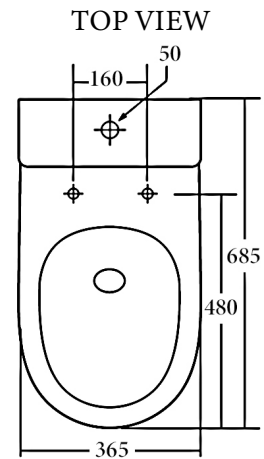

Available Seat Covers

- FSC243 Flat Seat - Default (20 mm lid profile)
 TSC329 Thick Seat (30 mm lid profile)
 SSC832 Slim Seat (20 mm lid profile)

Details:

- Cistern Universal inlet - compatible with back entry or bottom left/right inlet point
 Pan Tornado Flush with Nanoglaze protection
 Traps Universal - compatible with S or P-trap installation
 Seat UF quick release soft closing seat
 WELS 4 Star rated, 4.5L/3L (3.5L average flush)
 Setout 70 - 170mm
 Extendable to 220 mm (pipe: AD17, extra cost)

Additional Information

- Installation should be in accordance with AS/NZS3500 standards.
- In order to fully benefit from warranty claims, please ensure products are installed by a licensed plumber.
- All measurements are in millimeters.
- Dimensions are nominal and subject to normal ceramic manufacturing variations. Please allow +/- 15 mm tolerance.
- For mark-ups & roughing-in, always use actual product measurement.
- Specifications may vary without notice as part of our continuous improvement practices.