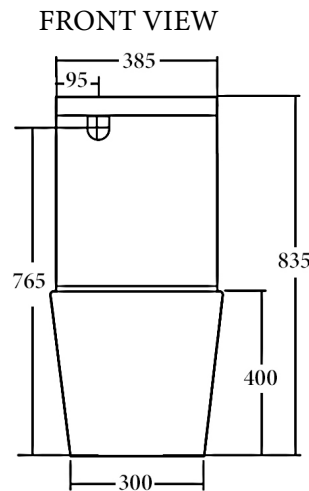

Available Seat Covers

- FSC243 Flat Seat - Default (20 mm lid profile)
 TSC329 Thick Seat (30 mm lid profile)
 SSC832 Slim Seat (20 mm lid profile)

Details:

- Cistern Universal inlet - compatible with back entry or bottom left/right inlet point
 Pan Tornado Flush with Nanoglaze protection
 Traps Universal - compatible with S or P-trap installation
 Seat UF quick release soft closing seat
 WELS 4 Star rated, 4.5L/3L (3.5L average flush)
 Setout 70 - 170mm
 Extendable to 220 mm (pipe: AD17, extra cost)

Additional Information

- Installation should be in accordance with AS/NZS3500 standards.
- In order to fully benefit from warranty claims, please ensure products are installed by a licensed plumber.
- All measurements are in millimeters.
- Dimensions are nominal and subject to normal ceramic manufacturing variations. Please allow +/- 15 mm tolerance.
- For mark-ups & roughing-in, always use actual product measurement.
- Specifications may vary without notice as part of our continuous improvement practices.