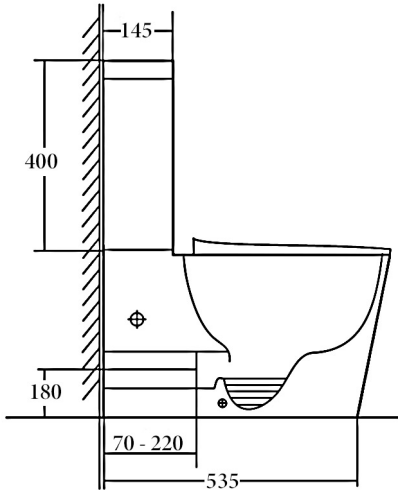

Ceramic Back To Wall Toilet Suite Tornado Flush, Nanoglaze protection

Features:

- Sleek modern design sits flushed against the wall
- Tornado Flush feature for a more efficient, thorough and quiet flush
- Gloss white finish with Nanoglaze surface protection provides anti-bacterial and grime-resistant qualities
- Large rectangular easy-to-use flush button
- Aminoplast (UF) quick release soft closing seat cover with stainless steel hinges

Available Seat Covers:

- FSC243 Flat Seat - Default (20 mm lid profile)
 TSC329 Thick Seat (30 mm lid profile)
 SSC832 Slim Seat (20 mm lid profile)

Details:

- Cistern Universal inlet - compatible with back entry or bottom left/right inlet point
 Pan Tornado Flush with Nanoglaze protection
 Traps Universal - compatible with S or P-trap installation
 Seat UF quick release soft closing seat
 Wels 4 Star rated, 4.5L/3L (3.5L average flush)
 Setout 70 - 170mm
 Extendable to 220 mm (pipe: AD17, extra cost)

SIDE VIEW

FRONT VIEW

TOP VIEW

Additional Information

- Installation should be in accordance with AS/NZS3500 standards.
- In order to fully benefit from warranty claims, please ensure products are installed by a licensed plumber.
- All measurements are in millimeters.
- Dimensions are nominal and subject to normal ceramic manufacturing variations. Please allow +/- 15 mm tolerance.
- For mark-ups & roughing-in, always use actual product measurement.
- Specifications may vary without notice as part of our continuous improvement practices.