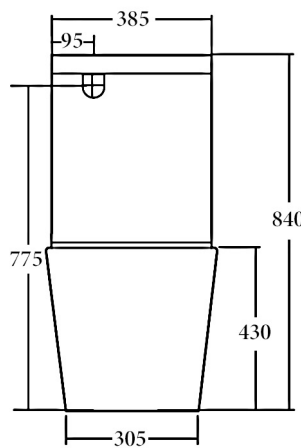

Available Seat Covers:

- FSC243 Flat Seat - Default (20 mm lid profile)
 TSC329 Thick Seat (30 mm lid profile)
 SSC832 Slim Seat (20 mm lid profile)

Details:

- Cistern Universal inlet - compatible with back entry or bottom left/right inlet point
 Pan Tornado Flush with Nanoglaze protection
 Traps Universal - compatible with S or P-trap installation
 Seat UF quick release soft closing seat
 Wels 4 Star rated, 4.5L/3L (3.5L average flush)
 Setout 70 - 170mm
 Extendable to 220 mm (pipe: AD17, extra cost)

SIDE VIEW

FRONT VIEW

TOP VIEW

Additional Information

- Installation should be in accordance with AS/NZS3500 standards.
- In order to fully benefit from warranty claims, please ensure products are installed by a licensed plumber.
- All measurements are in millimeters.
- Dimensions are nominal and subject to normal ceramic manufacturing variations. Please allow +/- 15 mm tolerance.
- For mark-ups & roughing-in, always use actual product measurement.
- Specifications may vary without notice as part of our continuous improvement practices.