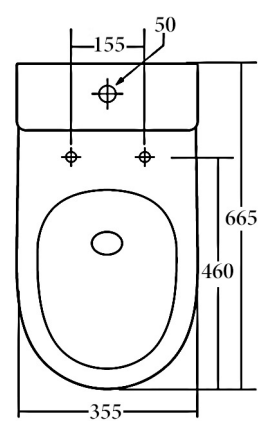

Available Seat Covers:

- FSC243 Flat Seat - Default (20 mm lid profile)
 TSC329 Thick Seat (30 mm lid profile)
 SSC832 Slim Seat (20 mm lid profile)

Details:

- Cistern Universal inlet - compatible with back entry or bottom left/right inlet point
 Pan Tornado Flush with Nanoglaze protection
 Traps Universal - compatible with S or P-trap installation
 Seat UF quick release soft closing seat
 Wels 4 Star rated, 4.5L/3L (3.5L average flush)
 Setout 70 - 170mm
 Extendable to 220 mm (pipe: AD17, extra cost)

SIDE VIEW

FRONT VIEW

TOP VIEW

Additional Information

- Installation should be in accordance with AS/NZS3500 standards.
- In order to fully benefit from warranty claims, please ensure products are installed by a licensed plumber.
- All measurements are in millimeters.
- Dimensions are nominal and subject to normal ceramic manufacturing variations. Please allow +/- 15 mm tolerance.
- For mark-ups & roughing-in, always use actual product measurement.
- Specifications may vary without notice as part of our continuous improvement practices.