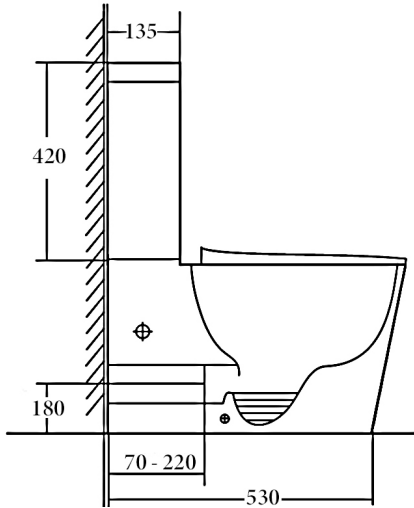

#### Details:

- Cistern Universal inlet - compatible with back entry or bottom left/right inlet point  
 Pan Rimless - Tornado design with Nano glaze protection  
 Traps Universal - compatible with S or P-trap installation  
 Seat UF quick release soft closing seat  
 Wels 4 Star rated, 4.5L/3L (3.5L average flush)  
 Setout 70 - 170mm  
 Extendable to 220 mm (pipe: AD17, extra cost)

SIDE VIEW

FRONT VIEW

TOP VIEW

### Additional Information

- Installation should be in accordance with AS/NZS3500 standards.
- In order to fully benefit from warranty claims, please ensure products are installed by a licensed plumber.
- All measurements are in millimeters.
- Dimensions are nominal and subject to normal ceramic manufacturing variations. Please allow +/- 15 mm tolerance.
- For mark-ups & roughing-in, always use actual product measurement.
- Specifications may vary without notice as part of our continuous improvement practices.