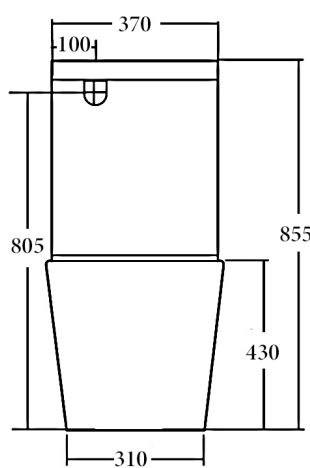

#### Available Seat Covers:

- FSC243 Flat Seat - Default (20 mm lid profile)  
 TSC329 Thick Seat (30 mm lid profile)  
 SSC832 Slim Seat (20 mm lid profile)

#### Details:

- Cistern Universal inlet - compatible with back entry or bottom left/right inlet point  
 Pan Rimless - Tornado design with Nano glaze protection  
 Traps Universal - compatible with S or P-trap installation  
 Seat UF quick release soft closing seat  
 Wels 4 Star rated, 4.5L/3L (3.5L average flush)  
 Setout 70 - 170mm  
 Extendable to 220 mm (pipe: AD17, extra cost)

SIDE VIEW

FRONT VIEW

TOP VIEW

### Additional Information

- Installation should be in accordance with AS/NZS3500 standards.
- In order to fully benefit from warranty claims, please ensure products are installed by a licensed plumber.
- All measurements are in millimeters.
- Dimensions are nominal and subject to normal ceramic manufacturing variations. Please allow +/- 15 mm tolerance.
- For mark-ups & roughing-in, always use actual product measurement.
- Specifications may vary without notice as part of our continuous improvement practices.