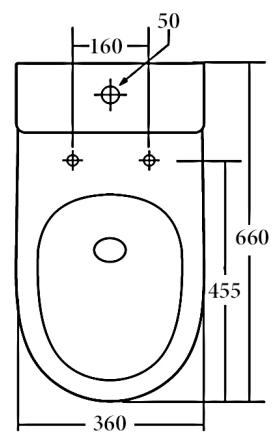

#### Details:

- Cistern Universal inlet - compatible with back entry or bottom left/right inlet point  
 Pan Rimless - Tornado design with Nano glaze protection  
 Traps Universal - compatible with S or P-trap installation  
 Seat UF quick release soft closing seat  
 Wels 4 Star rated, 4.5L/3L (3.5L average flush)  
 Setout 70 - 170mm  
 Extendable to 220 mm (pipe: AD17, extra cost)

SIDE VIEW

FRONT VIEW

TOP VIEW

### Additional Information

- Installation should be in accordance with AS/NZS3500 standards.
- In order to fully benefit from warranty claims, please ensure products are installed by a licensed plumber.
- All measurements are in millimeters.
- Dimensions are nominal and subject to normal ceramic manufacturing variations. Please allow +/- 15 mm tolerance.
- For mark-ups & roughing-in, always use actual product measurement.
- Specifications may vary without notice as part of our continuous improvement practices.