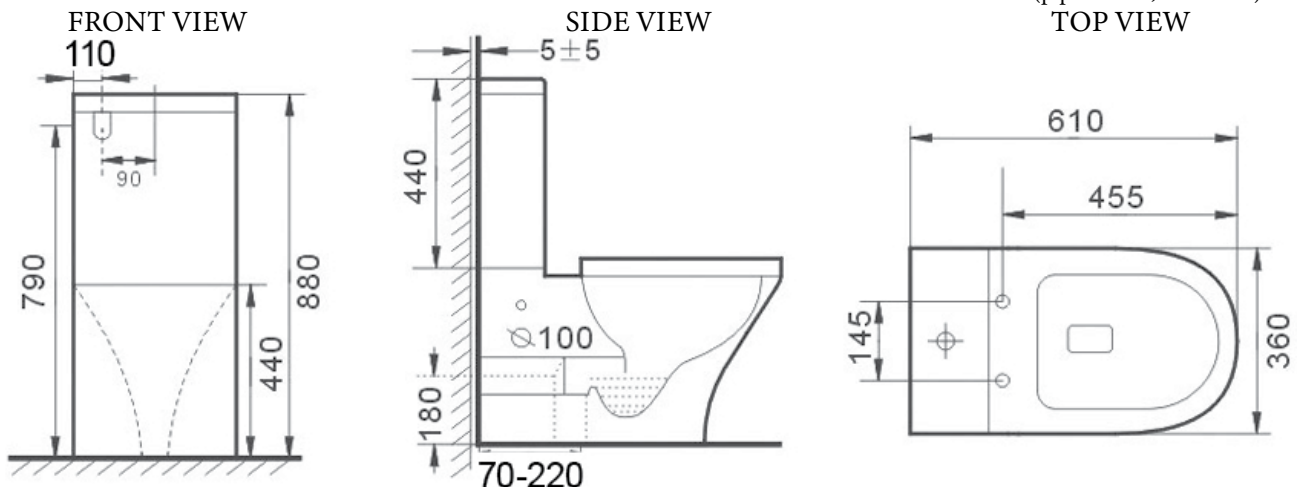

**Ceramic Back To Wall Toilet Suite
Tornado+Rimless, Nanoglaze protection,
Easy Care height, Short Projection**

Features:

- Sleek modern design sits flushed against the wall
- Tornado Flush feature for a more efficient, thorough and quiet flush
- Fast Flow Rimless design for easy-to-clean and hygienic toilet
- Easy care height
- Short Projection feature ideal for saving space
- Gloss white finish with Nanoglaze surface protection provides anti-bacterial and grime-resistant qualities
- Large round easy-to-use flush button
- Aminoplast (UF) quick release soft closing seat cover with stainless steel hinges

Available Seat Covers

SHC324 Flat Short Projection Seat - Default (20 mm lid profile)

OSH221 Thick Short Projection Seat (30mm lid profile)

Details:

- Cistern Universal inlet - compatible with back entry or bottom left/right inlet point
- Pan Tornado+Rimless design with Nanoglaze protection
- Traps Universal - compatible with S or P-trap installation
- Seat UF quick release soft closing seat
- WELS 4 Star rated, 4.5L/3L (3.5L average flush)
- Setout 70 - 170mm
Extendable to 220 mm (pipe: AD17, extra cost)

Additional Information

- Installation should be in accordance with AS/NZS3500 standards.
- In order to fully benefit from warranty claims, please ensure products are installed by a licensed plumber.
- All measurements are in millimeters.
- Dimensions are nominal and subject to normal ceramic manufacturing variations. Please allow +/- 15 mm tolerance.
- For mark-ups & roughing-in, always use actual product measurement.
- Specifications may vary without notice as part of our continuous improvement practices.