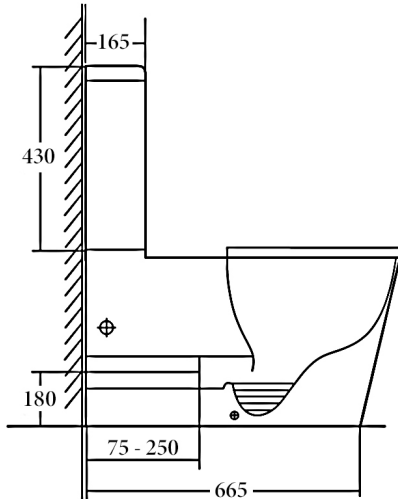

Ceramic Back To Wall Toilet Suite

Disabled toilet, Fast Flow Rimless, Nanoglaze protection

Features:

- Sleek modern design sits flushed against the wall
- Fast Flow Rimless design for easy-to-clean and hygienic toilet
- Gloss white finish with Nanoglaze surface protection provides anti-bacterial and grime-resistant qualities
- Disabled toilet suite aids suitability for persons with disability
- Contrasting seat and flush button colours to assist persons with vision and perception difficulties
- Large round easy-to-use flush button
- Raised flush button for easy activation
- Aminoplast (UF) seat with stainless steel hinges
- This product meets AS1428.1-2009 Australian Standards around design for access and mobility

Details:

Cistern	Universal inlet - compatible with back entry or bottom left/right inlet point
Pan	Fast Flow Rimless design with Nano glaze protection
Traps	Universal - compatible with S or P-trap installation
Seat	UF seat
Wels	4 Star rated, 4.5L/3L (3.5L average flush)
Setout	75 - 250mm

SIDE VIEW

FRONT VIEW

TOP VIEW

Additional Information

- Installation should be in accordance with AS/NZS3500 standards.
- In order to fully benefit from warranty claims, please ensure products are installed by a licensed plumber.
- All measurements are in millimeters.
- Dimensions are nominal and subject to normal ceramic manufacturing variations. Please allow +/- 15 mm tolerance.
- For mark-ups & roughing-in, always use actual product measurement.
- Specifications may vary without notice as part of our continuous improvement practices.