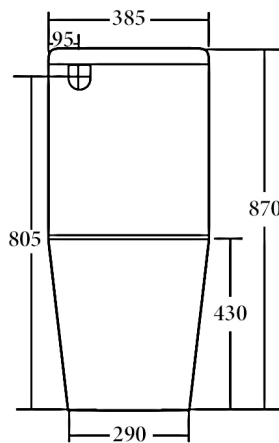

Details:

Cistern	Universal inlet - compatible with back entry or bottom left/right inlet point
Pan	Fast Flow Rimless design with Nano glaze protection
Traps	Universal - compatible with S or P-trap installation
Seat	UF seat
Wels	4 Star rated, 4.5L/3L (3.5L average flush)
Setout	75 - 250mm

SIDE VIEW

FRONT VIEW

TOP VIEW

Additional Information

- Installation should be in accordance with AS/NZS3500 standards.
- In order to fully benefit from warranty claims, please ensure products are installed by a licensed plumber.
- All measurements are in millimeters.
- Dimensions are nominal and subject to normal ceramic manufacturing variations. Please allow +/- 15 mm tolerance.
- For mark-ups & roughing-in, always use actual product measurement.
- Specifications may vary without notice as part of our continuous improvement practices.