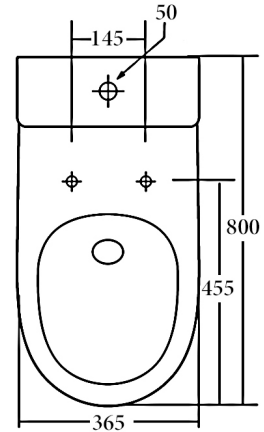

Details:

Cistern	Universal inlet - compatible with back entry or bottom left/right inlet point
Pan	Fast Flow Rimless design with Nano glaze protection
Traps	Universal - compatible with S or P-trap installation
Seat	UF seat
Wels	4 Star rated, 4.5L/3L (3.5L average flush)
Setout	75 - 250mm

SIDE VIEW

FRONT VIEW

TOP VIEW

Additional Information

- Installation should be in accordance with AS/NZS3500 standards.
- In order to fully benefit from warranty claims, please ensure products are installed by a licensed plumber.
- All measurements are in millimeters.
- Dimensions are nominal and subject to normal ceramic manufacturing variations. Please allow +/- 15 mm tolerance.
- For mark-ups & roughing-in, always use actual product measurement.
- Specifications may vary without notice as part of our continuous improvement practices.