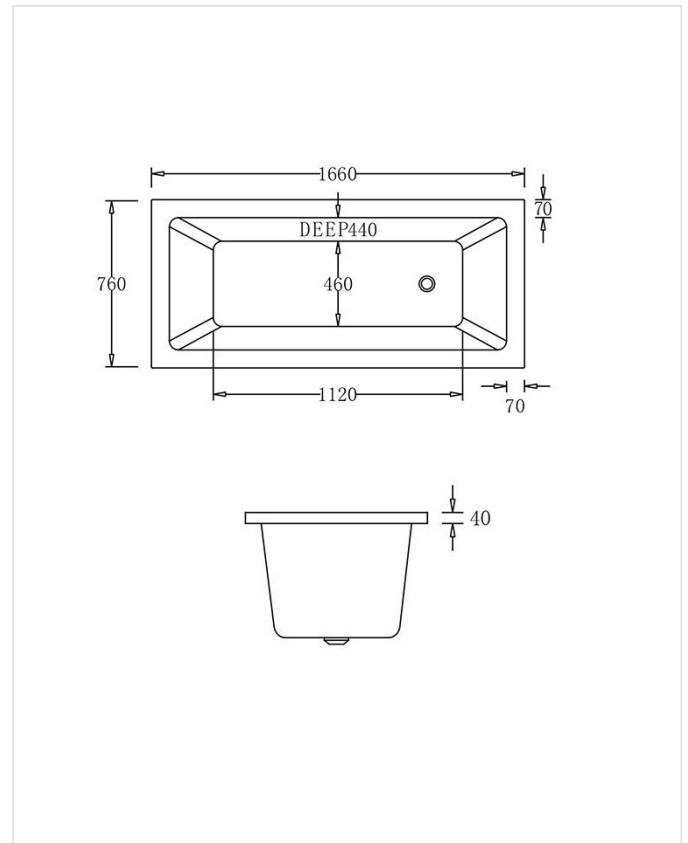

BARI | GLOSS WHITE 1660mm x 760mm x 440mm | $594RRP **BTB1660**