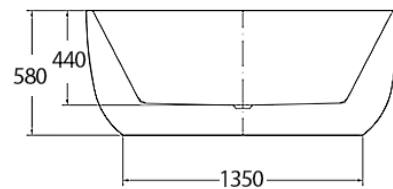

# DUBLIN

DUBLIN | GLOSS WHITE 1500mm x 720mm x 700mm | \$1,738RRP BTD1500

DUBLIN | GLOSS WHITE 1700mm x 720mm x 720mm | \$1,870RRP BTD1700

# CAIRO

CAIRO | GLOSS WHITE 1495mm x 740mm x 590mm | \$1,650RRP BTC1500

CAIRO | GLOSS WHITE 1690mm x 795mm x 590mm | \$1,760RRP BTC1700

# PARIS

**PARIS | GLOSS | WHITE** 1500mm x 720mm x 580mm | \$1,610RRP **BTP1500GW**  
**PARIS | MATT | WHITE** 1500mm x 720mm x 580mm | \$1,805RRP **BTP1500MW**

**PARIS | GLOSS | WHITE** 1700mm x 800mm x 580mm | \$1,720RRP **BTP1700GW**  
**PARIS | MATT | WHITE** 1700mm x 800mm x 580mm | \$1,850RRP **BTP1700MW**