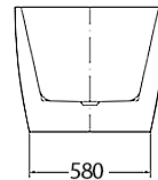

# LYON

LYON | GLOSS WHITE 1500mm x 750mm x 680mm | \$1,738RRP BTL1500

LYON | GLOSS WHITE 1700mm x 800mm x 680mm | \$1,903RRP BTL1700

# DUBLIN

DUBLIN | GLOSS WHITE 1500mm x 720mm x 700mm | \$1,738RRP BTD1500

DUBLIN | GLOSS WHITE 1700mm x 720mm x 720mm | \$1,870RRP BTD1700

# CAIRO

CAIRO | GLOSS WHITE 1495mm x 740mm x 590mm | \$1,650RRP BTC1500

CAIRO | GLOSS WHITE 1690mm x 795mm x 590mm | \$1,760RRP BTC1700

# PARIS

**PARIS | GLOSS | WHITE** 1500mm x 720mm x 580mm | \$1,610RRP **BTP1500GW**  
**PARIS | MATT | WHITE** 1500mm x 720mm x 580mm | \$1,805RRP **BTP1500MW**

**PARIS | GLOSS | WHITE** 1700mm x 800mm x 580mm | \$1,720RRP **BTP1700GW**  
**PARIS | MATT | WHITE** 1700mm x 800mm x 580mm | \$1,850RRP **BTP1700MW**