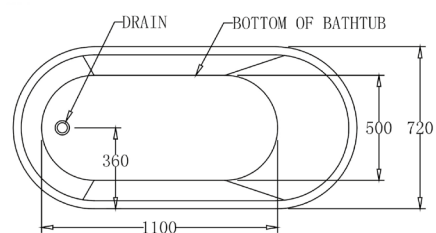

# LYON

LYON | GLOSS WHITE 1500mm x 750mm x 680mm | \$1,738RRP BTL1500

LYON | GLOSS WHITE 1700mm x 800mm x 680mm | \$1,903RRP BTL1700

# DUBLIN

DUBLIN | GLOSS WHITE 1500mm x 720mm x 700mm | \$1,738RRP BTD1500

DUBLIN | GLOSS WHITE 1700mm x 720mm x 720mm | \$1,870RRP BTD1700