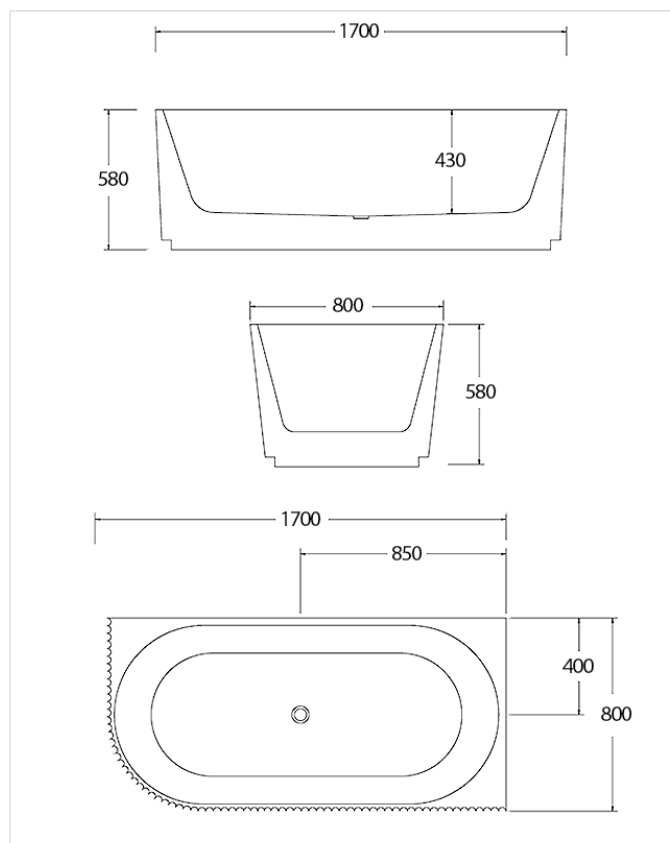

GENOVA | GLOSS WHITE 1700mm x 800mm x 580mm | $1,805RRP BTG1700R