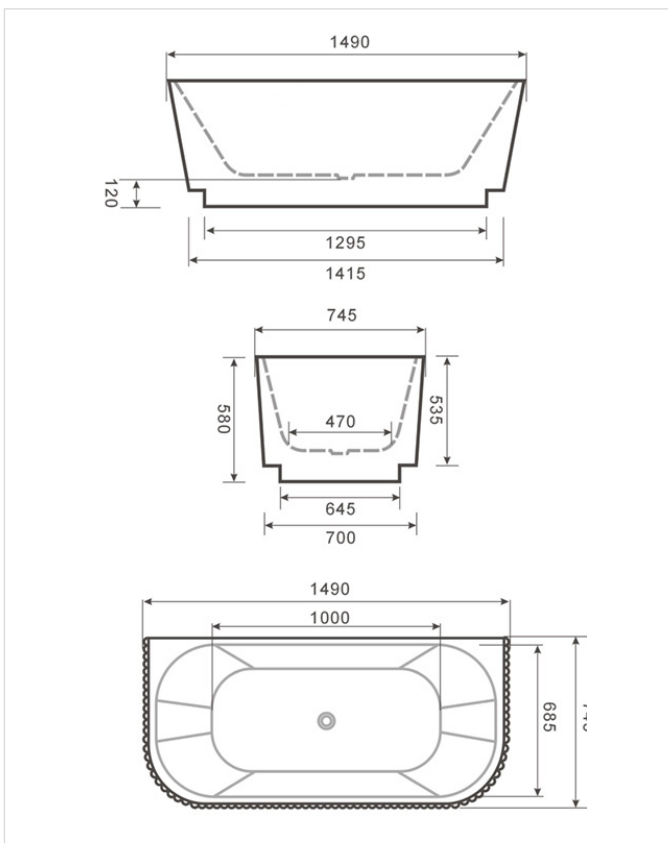

HAVANA | GLOSS WHITE 1490mm x 745mm x 580mm | $1,650RRP BTH1500