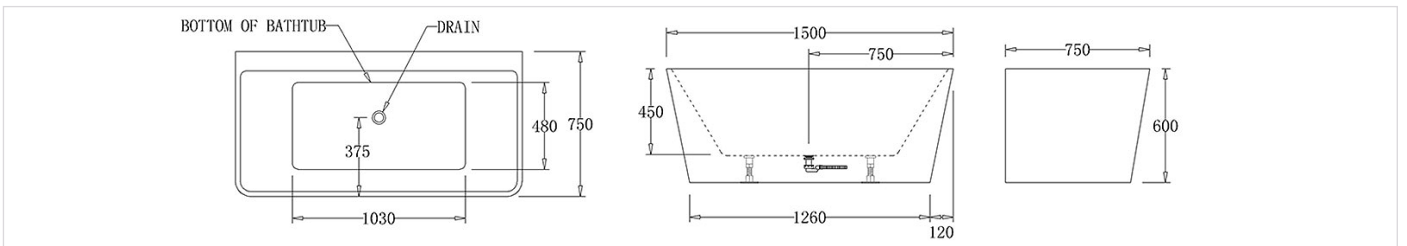

FLORENCE | GLOSS WHITE

1500mm x 750mm x 600mm | $1,628RRP

BTF1500