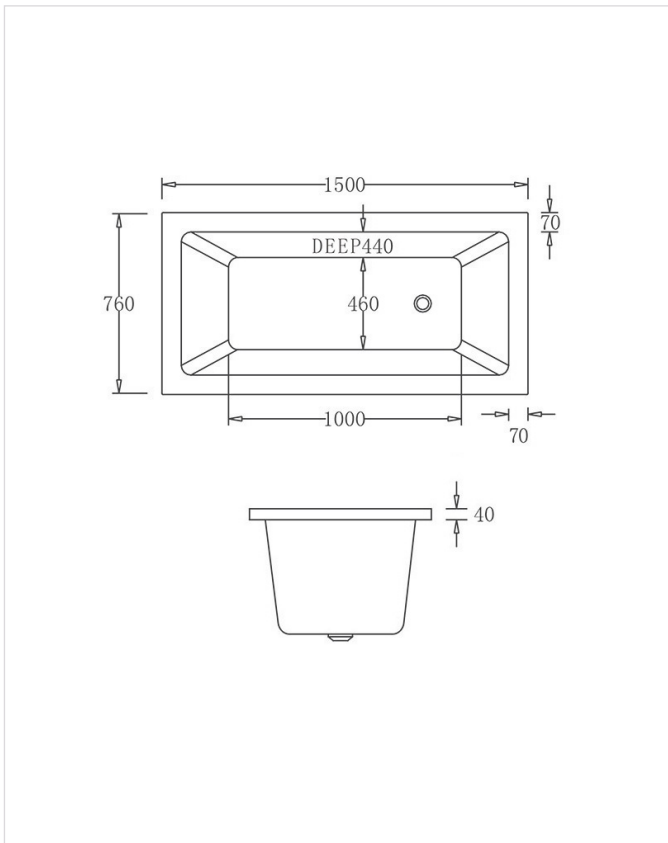

BARI

BARI | GLOSS WHITE 1500mm x 760mm x 440mm | $572RRP **BTB1500**