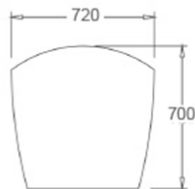

# OSLO BLACK

OSLO | GLOSS B&W 1500mm x 750mm x 600mm | \$1,716RRP BT01500B

OSLO | GLOSS B&W 1700mm x 800mm x 600mm | \$1,848RRP BT01700B

# LYON

LYON | GLOSS WHITE 1500mm x 750mm x 680mm | \$1,738RRP BTL1500

LYON | GLOSS WHITE 1700mm x 800mm x 680mm | \$1,903RRP BTL1700

# DUBLIN

DUBLIN | GLOSS WHITE 1500mm x 720mm x 700mm | \$1,738RRP BTD1500

DUBLIN | GLOSS WHITE 1700mm x 720mm x 720mm | \$1,870RRP BTD1700

# CAIRO

CAIRO | GLOSS WHITE 1495mm x 740mm x 590mm | \$1,650RRP BTC1500

CAIRO | GLOSS WHITE 1690mm x 795mm x 590mm | \$1,760RRP BTC1700