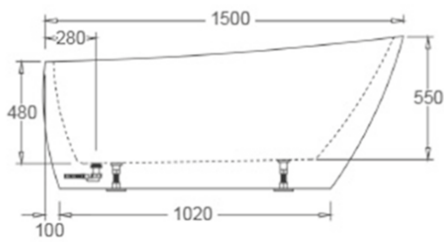

# OSLO BLACK

OSLO | GLOSS B&W 1500mm x 750mm x 600mm | \$1,716RRP BT01500B

OSLO | GLOSS B&W 1700mm x 800mm x 600mm | \$1,848RRP BT01700B

# LYON

LYON | GLOSS WHITE 1500mm x 750mm x 680mm | \$1,738RRP BTL1500

LYON | GLOSS WHITE 1700mm x 800mm x 680mm | \$1,903RRP BTL1700

# DUBLIN

DUBLIN | GLOSS WHITE 1500mm x 720mm x 700mm | \$1,738RRP BTD1500

DUBLIN | GLOSS WHITE 1700mm x 720mm x 720mm | \$1,870RRP BTD1700