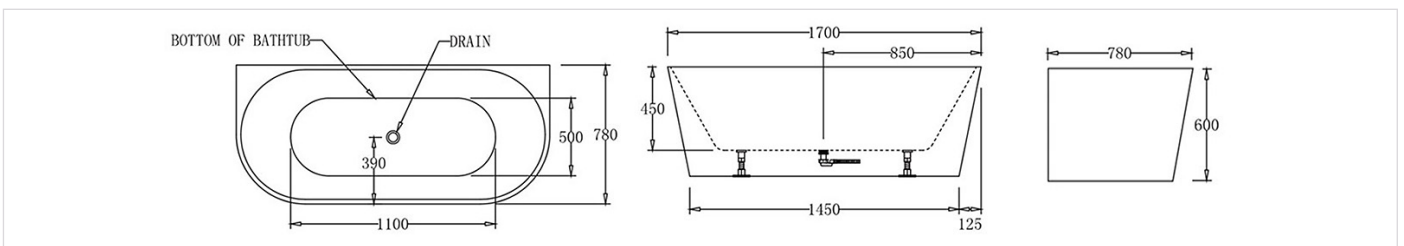

# ATLANTA

ATLANTA | GLOSS WHITE

1400mm x 750mm x 590mm | \$1,573RRP

BTA1400

ATLANTA | GLOSS WHITE

1500mm x 750mm x 600mm | \$1,628RRP

BTA1500

ATLANTA | GLOSS WHITE