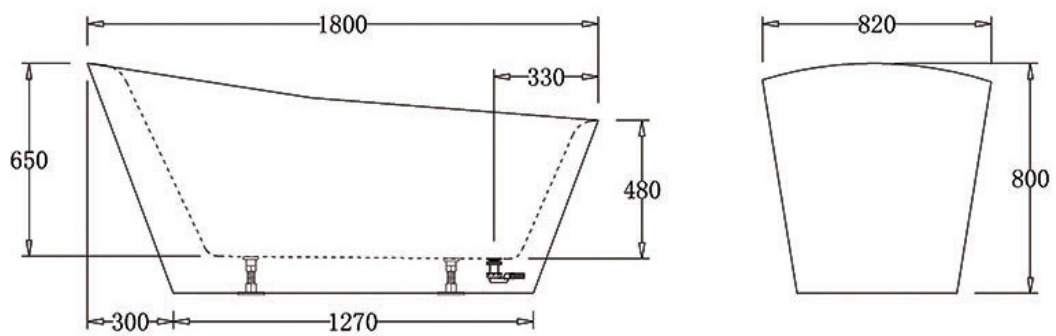

VENICE | GLOSS WHITE

1800mm x 820mm x 800mm | $1,980RRP

BTV1800