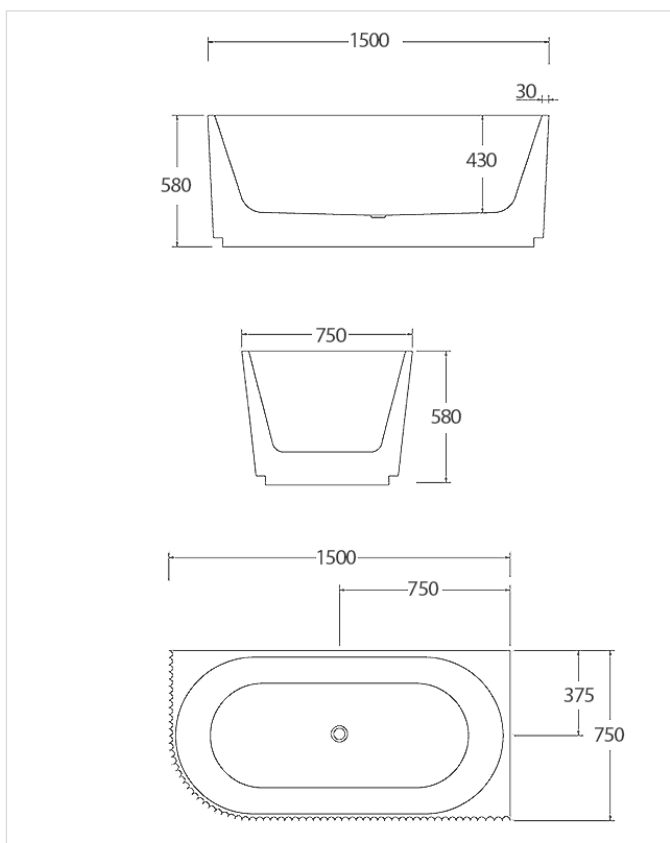

GENOVA | GLOSS WHITE 1500mm x 750mm x 580mm | $1,695RRP BTG1500R