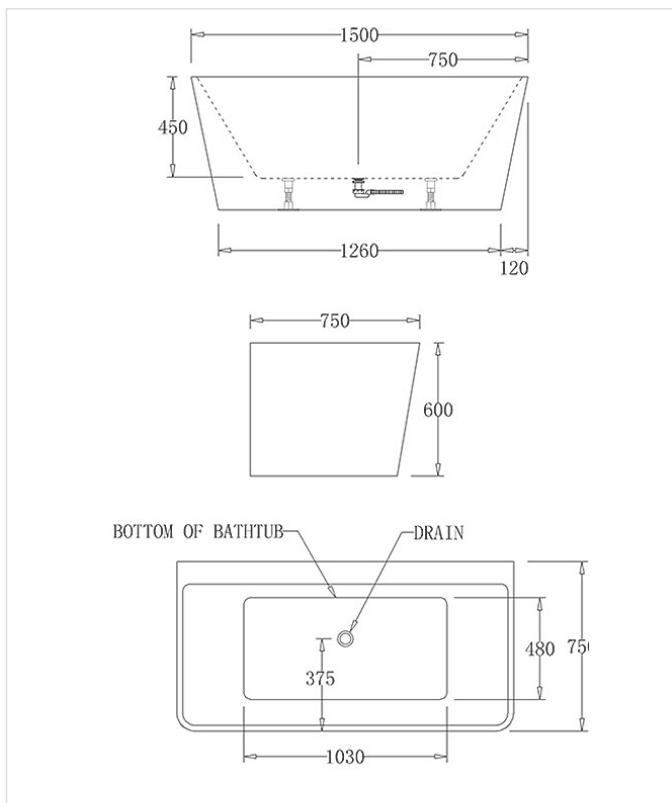

FLORENCE | GLOSS B&W 1500mm x 750mm x 600mm | $1,716RRP **BTF1500B**