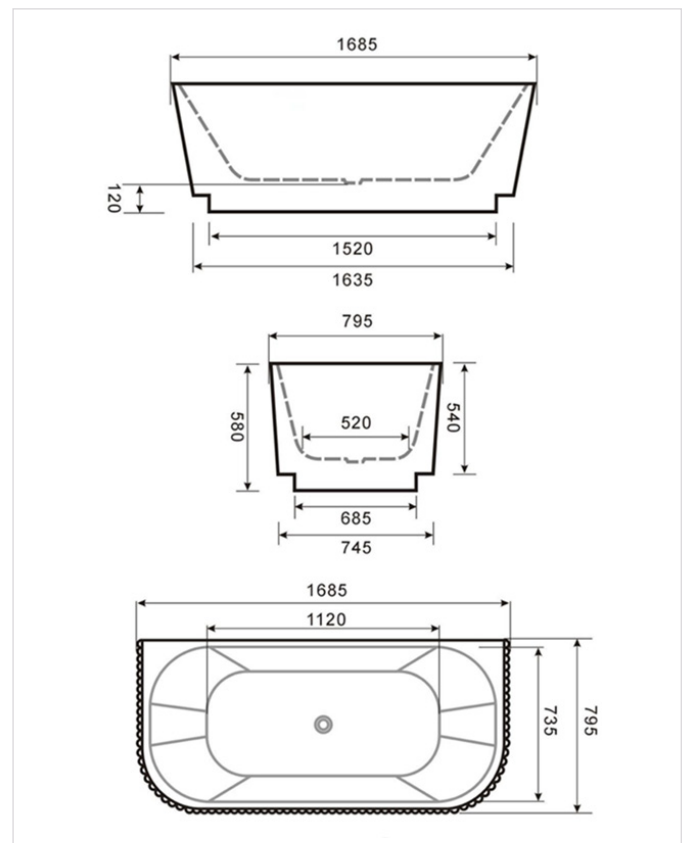

## REINFORCED TO RETAIN SHAPE OVER TIME

12mm steel bar for increased structural integrity  
Positioned around the straight rims of the bathtub

# ATLANTA

ATLANTA | GLOSS WHITE

1400mm x 750mm x 590mm | \$1,573RRP

BTA1400

ATLANTA | GLOSS WHITE

1500mm x 750mm x 600mm | \$1,628RRP

BTA1500

ATLANTA | GLOSS WHITE

# HAVANA

HAVANA | GLOSS WHITE 1490mm x 745mm x 580mm | \$1,650RRP BTH1500

HAVANA | GLOSS WHITE 1685mm x 795mm x 580mm | \$1,760RRP BTH1700

# MILAN LEFT

**MILAN | GLOSS WHITE** 1500mm x 750mm x 600mm | \$1,694RRP **BTM1500L**

**MILAN | GLOSS WHITE** 1700mm x 780mm x 600mm | \$1,804RRP **BTM1700L**