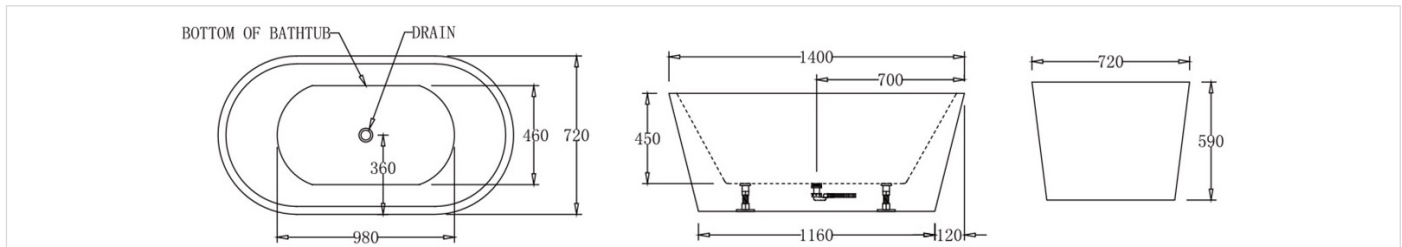

# VENICE

VENICE | GLOSS WHITE

1800mm x 820mm x 800mm | \$1,980RRP

BTV1800

# OSLO

OSLO | GLOSS WHITE

1400mm x 720mm x 590mm | \$1,518RRP

BT01400

OSLO | GLOSS WHITE

1500mm x 750mm x 600mm | \$1,595RRP

BT01500

OSLO | GLOSS WHITE