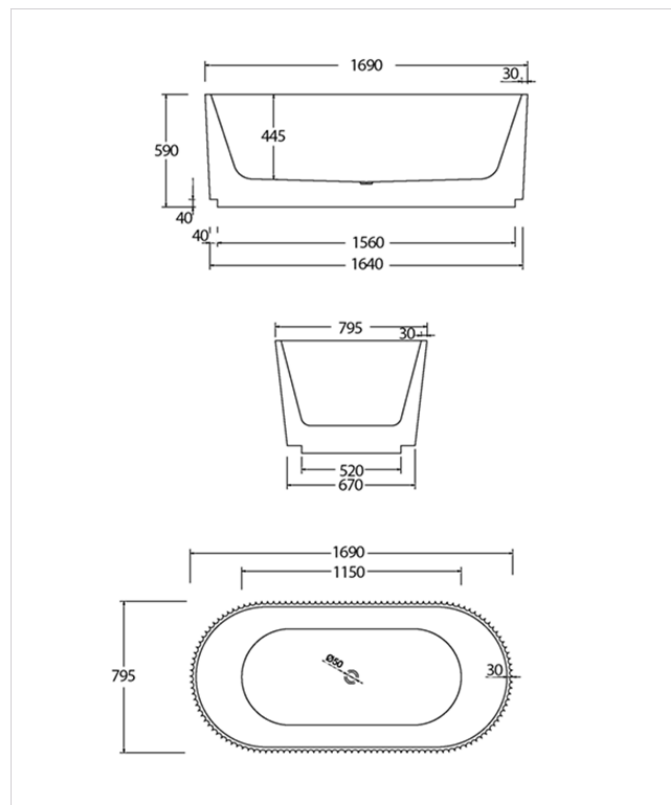

## REINFORCED TO RETAIN SHAPE OVER TIME

12mm steel bar for increased structural integrity  
Positioned around the straight rims of the bathtub

# LYON

LYON | GLOSS WHITE 1500mm x 750mm x 680mm | \$1,738RRP BTL1500

LYON | GLOSS WHITE 1700mm x 800mm x 680mm | \$1,903RRP BTL1700

# DUBLIN

DUBLIN | GLOSS WHITE 1500mm x 720mm x 700mm | \$1,738RRP BTD1500

DUBLIN | GLOSS WHITE 1700mm x 720mm x 720mm | \$1,870RRP BTD1700

# CAIRO

CAIRO | GLOSS WHITE 1495mm x 740mm x 590mm | \$1,650RRP BTC1500

CAIRO | GLOSS WHITE 1690mm x 795mm x 590mm | \$1,760RRP BTC1700