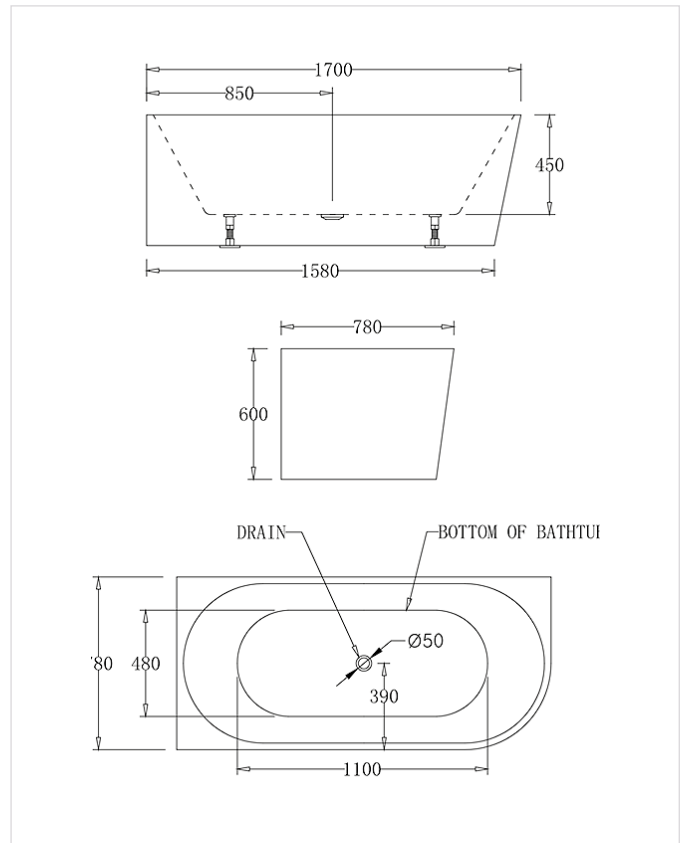

## REINFORCED TO RETAIN SHAPE OVER TIME

12mm steel bar for increased structural integrity  
Positioned around the straight rims of the bathtub

# BARI

**BARI | GLOSS WHITE** 1500mm x 760mm x 440mm | \$572RRP **BTB1500**

**BARI | GLOSS WHITE** 1660mm x 760mm x 440mm | \$594RRP **BTB1660**

# MILAN LEFT

**MILAN | GLOSS WHITE** 1500mm x 750mm x 600mm | \$1,694RRP **BTM1500L**

**MILAN | GLOSS WHITE** 1700mm x 780mm x 600mm | \$1,804RRP **BTM1700L**

# MILAN RIGHT

**MILAN | GLOSS WHITE** 1500mm x 750mm x 600mm | \$1,694RRP **BTM1500R**

**MILAN | GLOSS WHITE** 1700mm x 780mm x 600mm | \$1,804RRP **BTM1700R**