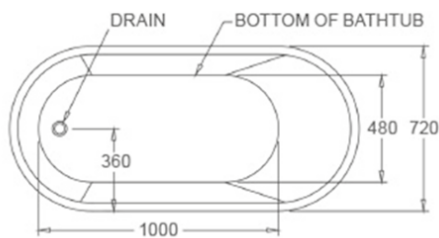

## REINFORCED TO RETAIN SHAPE OVER TIME

12mm steel bar for increased structural integrity  
Positioned around the straight rims of the bathtub

# LYON

LYON | GLOSS WHITE 1500mm x 750mm x 680mm | \$1,738RRP BTL1500

LYON | GLOSS WHITE 1700mm x 800mm x 680mm | \$1,903RRP BTL1700

# DUBLIN

DUBLIN | GLOSS WHITE 1500mm x 720mm x 700mm | \$1,738RRP BTD1500

DUBLIN | GLOSS WHITE 1700mm x 720mm x 720mm | \$1,870RRP BTD1700