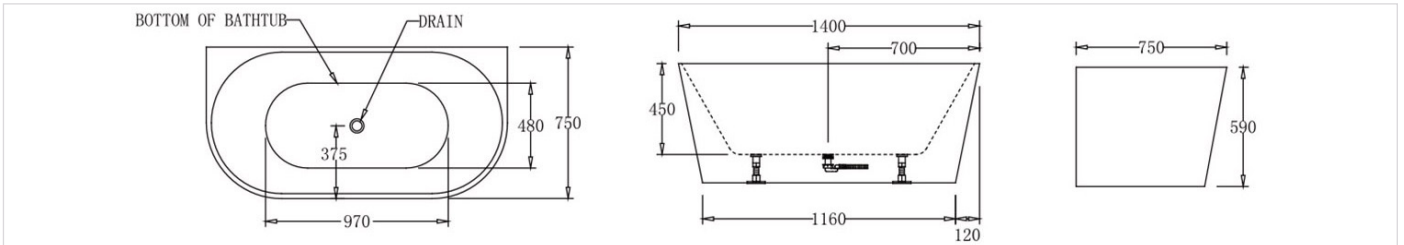

# ATLANTA

ATLANTA | GLOSS WHITE

1400mm x 750mm x 590mm | \$1,573RRP

BTA1400

ATLANTA | GLOSS WHITE

1500mm x 750mm x 600mm | \$1,628RRP

BTA1500

ATLANTA | GLOSS WHITE