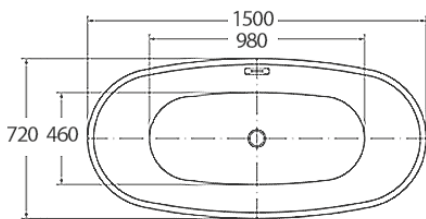

# DUBLIN

DUBLIN | GLOSS WHITE 1500mm x 720mm x 700mm | \$1,738RRP BTD1500

DUBLIN | GLOSS WHITE 1700mm x 720mm x 720mm | \$1,870RRP BTD1700

# CAIRO

CAIRO | GLOSS WHITE 1495mm x 740mm x 590mm | \$1,650RRP BTC1500

CAIRO | GLOSS WHITE 1690mm x 795mm x 590mm | \$1,760RRP BTC1700

# PARIS

**PARIS | GLOSS | WHITE** 1500mm x 720mm x 580mm | \$1,610RRP **BTP1500GW**  
**PARIS | MATT | WHITE** 1500mm x 720mm x 580mm | \$1,805RRP **BTP1500MW**

**PARIS | GLOSS | WHITE** 1700mm x 800mm x 580mm | \$1,720RRP **BTP1700GW**  
**PARIS | MATT | WHITE** 1700mm x 800mm x 580mm | \$1,850RRP **BTP1700MW**