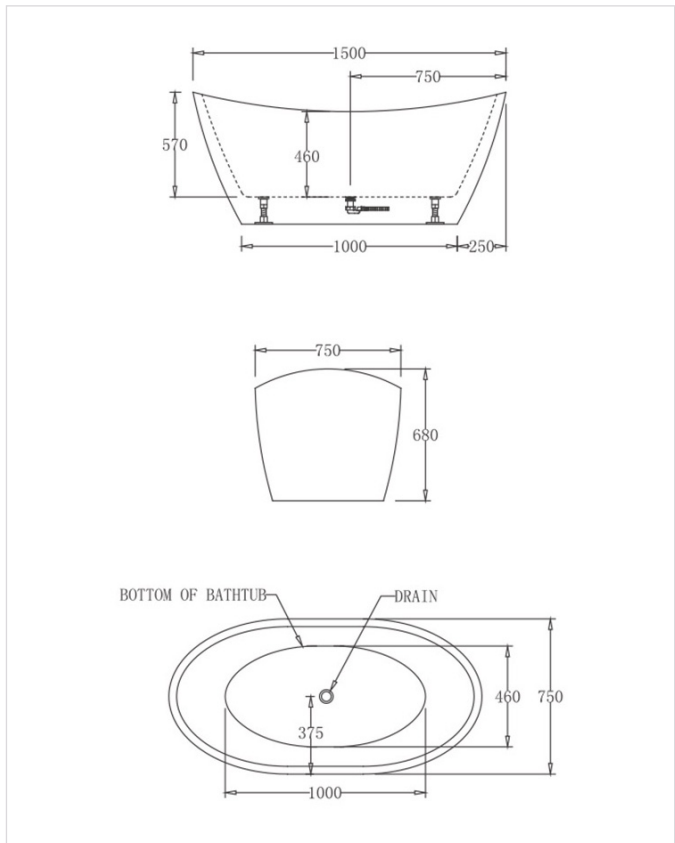

# OSLO BLACK

OSLO | GLOSS B&W 1500mm x 750mm x 600mm | \$1,716RRP BT01500B

OSLO | GLOSS B&W 1700mm x 800mm x 600mm | \$1,848RRP BT01700B

# LYON

LYON | GLOSS WHITE 1500mm x 750mm x 680mm | \$1,738RRP BTL1500

LYON | GLOSS WHITE 1700mm x 800mm x 680mm | \$1,903RRP BTL1700

# DUBLIN

DUBLIN | GLOSS WHITE 1500mm x 720mm x 700mm | \$1,738RRP BTD1500

DUBLIN | GLOSS WHITE 1700mm x 720mm x 720mm | \$1,870RRP BTD1700