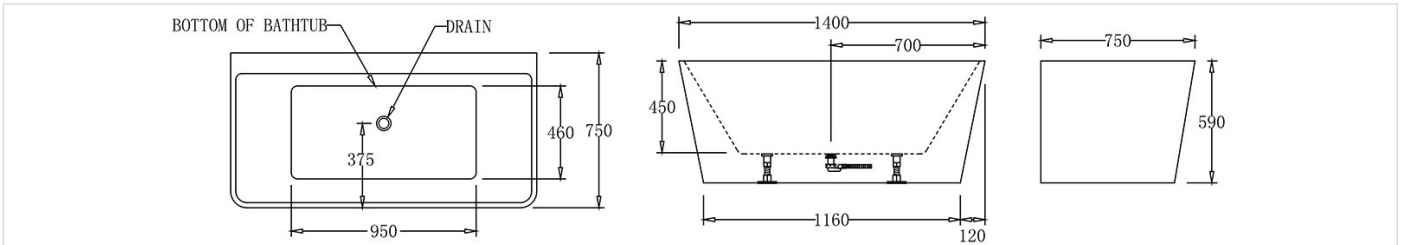

FLORENCE | GLOSS WHITE

1400mm x 750mm x 590mm | $1,573RRP

BTF1400