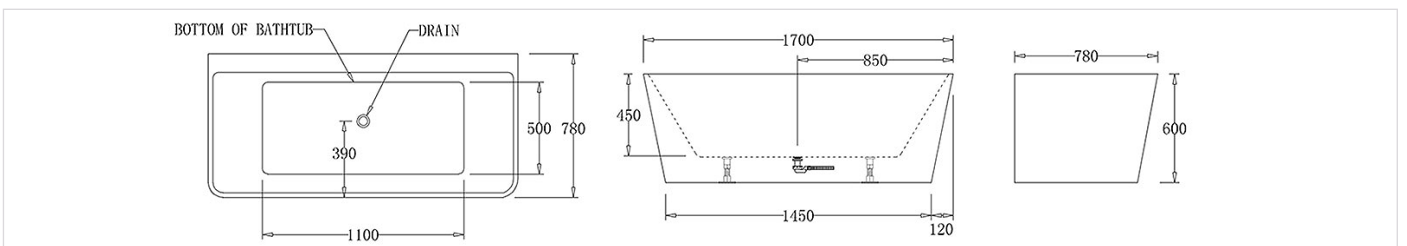

# FLORENCE

FLORENCE | GLOSS WHITE

1400mm x 750mm x 590mm | \$1,573RRP

BTF1400

FLORENCE | GLOSS WHITE

1500mm x 750mm x 600mm | \$1,628RRP

BTF1500

FLORENCE | GLOSS WHITE