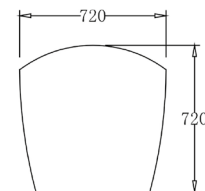

# OSLO BLACK

OSLO | GLOSS B&W 1500mm x 750mm x 600mm | \$1,716RRP BT01500B

OSLO | GLOSS B&W 1700mm x 800mm x 600mm | \$1,848RRP BT01700B

# LYON

LYON | GLOSS WHITE 1500mm x 750mm x 680mm | \$1,738RRP BTL1500

LYON | GLOSS WHITE 1700mm x 800mm x 680mm | \$1,903RRP BTL1700

# DUBLIN

DUBLIN | GLOSS WHITE 1500mm x 720mm x 700mm | \$1,738RRP BTD1500

DUBLIN | GLOSS WHITE 1700mm x 720mm x 720mm | \$1,870RRP BTD1700