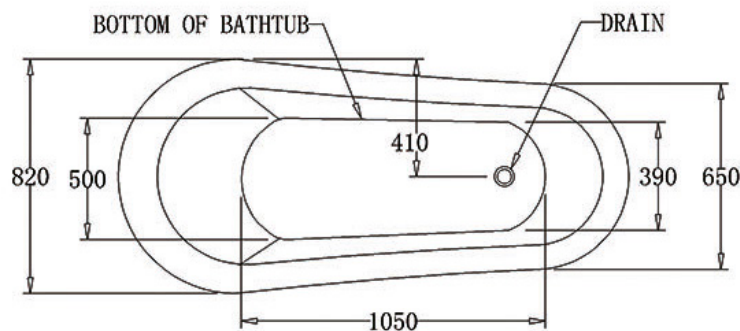

VENICE | GLOSS WHITE

1800mm x 820mm x 800mm | $1,980RRP

BTV1800