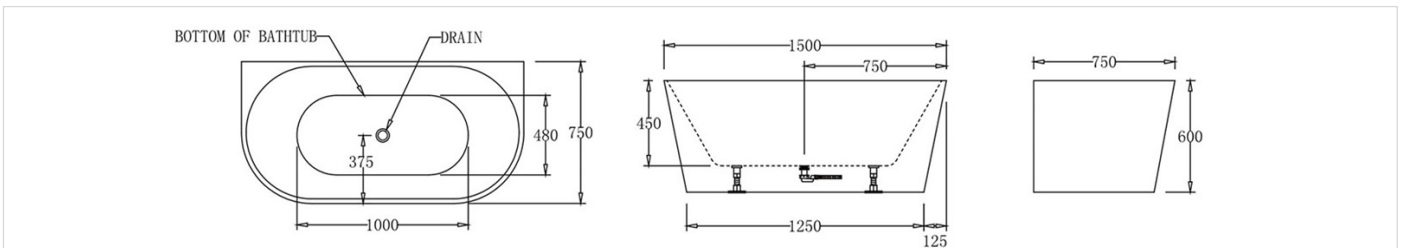

ATLANTA | GLOSS WHITE

1500mm x 750mm x 600mm | $1,628RRP

BTA1500