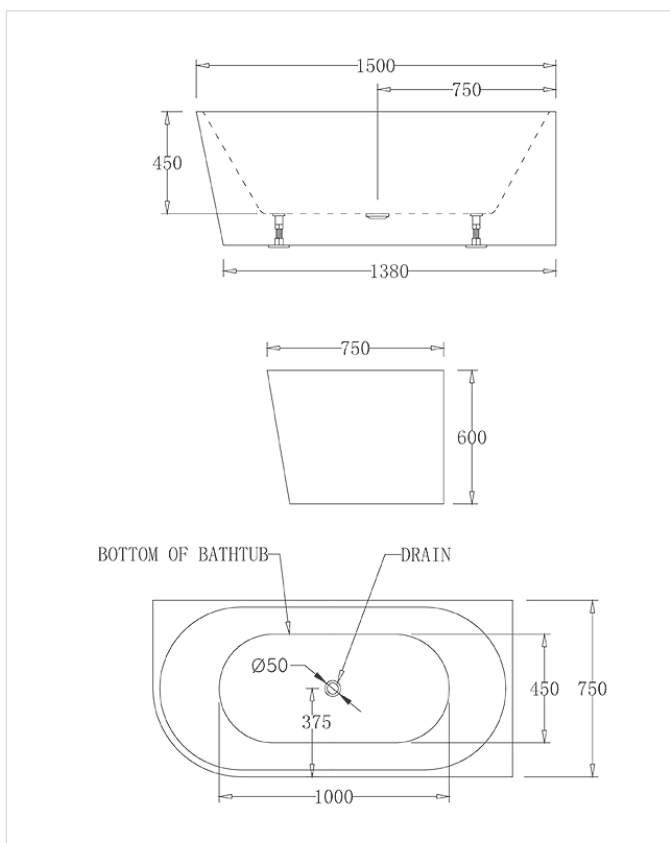

# HAVANA

HAVANA | GLOSS WHITE 1490mm x 745mm x 580mm | \$1,650RRP BTH1500

HAVANA | GLOSS WHITE 1685mm x 795mm x 580mm | \$1,760RRP BTH1700

# BARI

**BARI | GLOSS WHITE** 1500mm x 760mm x 440mm | \$572RRP **BTB1500**

**BARI | GLOSS WHITE** 1660mm x 760mm x 440mm | \$594RRP **BTB1660**

# MILAN LEFT

**MILAN | GLOSS WHITE** 1500mm x 750mm x 600mm | \$1,694RRP **BTM1500L**

**MILAN | GLOSS WHITE** 1700mm x 780mm x 600mm | \$1,804RRP **BTM1700L**

# MILAN RIGHT

**MILAN | GLOSS WHITE** 1500mm x 750mm x 600mm | \$1,694RRP **BTM1500R**

**MILAN | GLOSS WHITE** 1700mm x 780mm x 600mm | \$1,804RRP **BTM1700R**