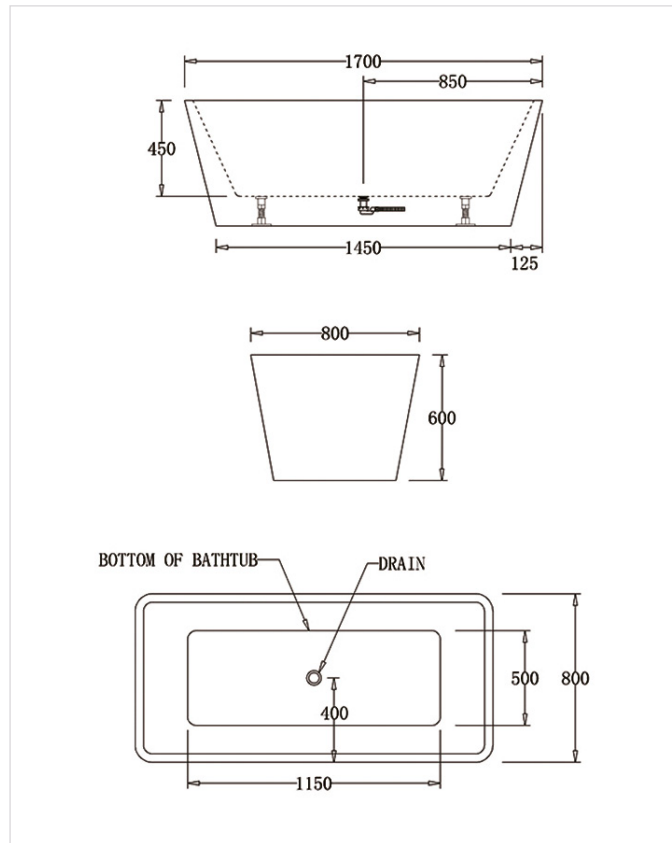

# TURIN

**TURIN | GLOSS WHITE** 1500mm x 750mm x 600mm | \$1,584RRP **BTT1500**

**TURIN | GLOSS WHITE** 1700mm x 800mm x 600mm | \$1,760RRP **BTT1700**