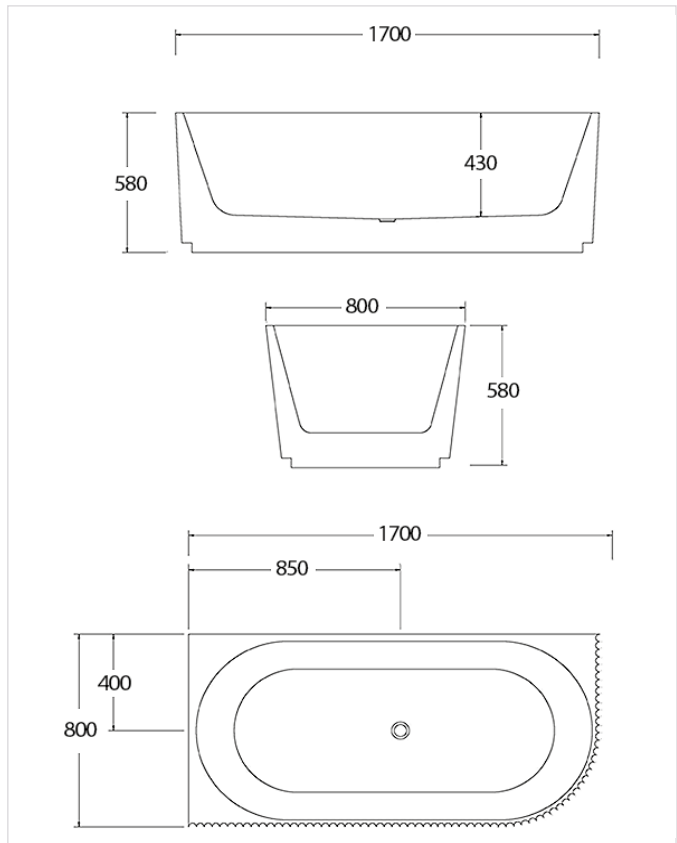

## REINFORCED TO RETAIN SHAPE OVER TIME

12mm steel bar for increased structural integrity  
Positioned around the straight rims of the bathtub

# MILAN LEFT

**MILAN | GLOSS WHITE** 1500mm x 750mm x 600mm | \$1,694RRP **BTM1500L**

**MILAN | GLOSS WHITE** 1700mm x 780mm x 600mm | \$1,804RRP **BTM1700L**

# MILAN RIGHT

**MILAN | GLOSS WHITE** 1500mm x 750mm x 600mm | \$1,694RRP **BTM1500R**

**MILAN | GLOSS WHITE** 1700mm x 780mm x 600mm | \$1,804RRP **BTM1700R**

# GENOVA LEFT

GENOVA | GLOSS WHITE 1500mm x 750mm x 580mm | \$1,695RRP BTG1500L

GENOVA | GLOSS WHITE 1700mm x 800mm x 580mm | \$1,805RRP BTG1700L