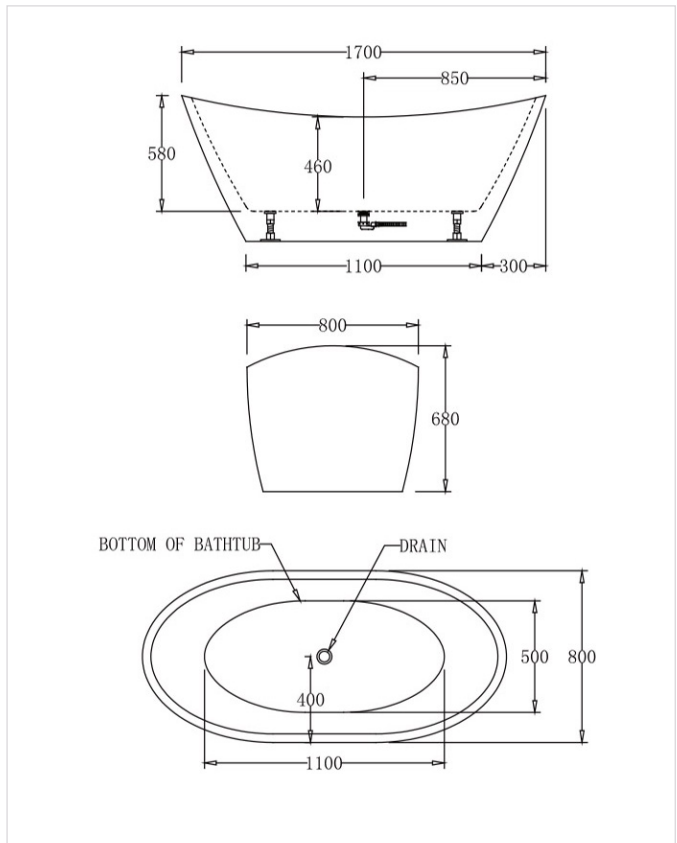

# OSLO BLACK

OSLO | GLOSS B&W 1500mm x 750mm x 600mm | \$1,716RRP BT01500B

OSLO | GLOSS B&W 1700mm x 800mm x 600mm | \$1,848RRP BT01700B

# LYON

LYON | GLOSS WHITE 1500mm x 750mm x 680mm | \$1,738RRP BTL1500

LYON | GLOSS WHITE 1700mm x 800mm x 680mm | \$1,903RRP BTL1700

# DUBLIN

DUBLIN | GLOSS WHITE 1500mm x 720mm x 700mm | \$1,738RRP BTD1500

DUBLIN | GLOSS WHITE 1700mm x 720mm x 720mm | \$1,870RRP BTD1700