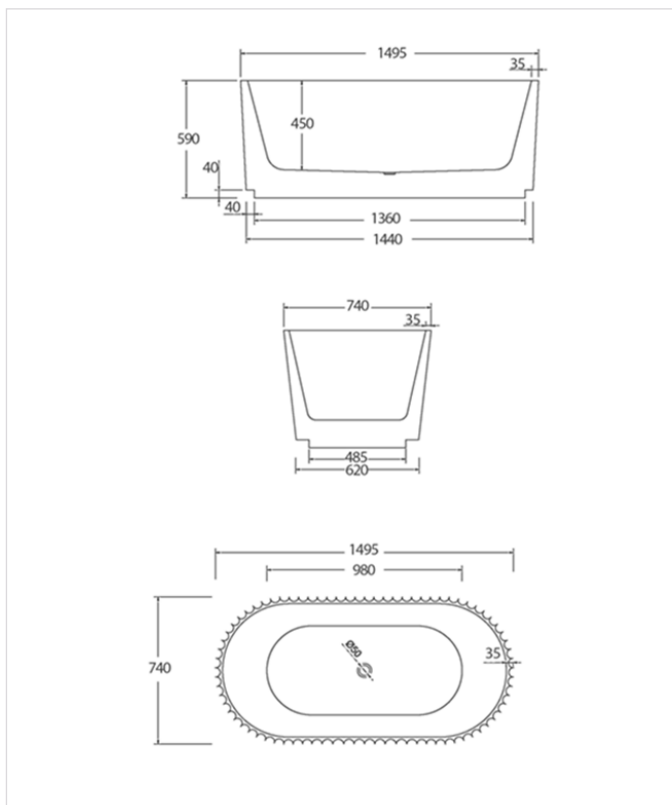

## REINFORCED TO RETAIN SHAPE OVER TIME

12mm steel bar for increased structural integrity  
Positioned around the straight rims of the bathtub

# LYON

LYON | GLOSS WHITE 1500mm x 750mm x 680mm | \$1,738RRP BTL1500

LYON | GLOSS WHITE 1700mm x 800mm x 680mm | \$1,903RRP BTL1700

# DUBLIN

DUBLIN | GLOSS WHITE 1500mm x 720mm x 700mm | \$1,738RRP BTD1500

DUBLIN | GLOSS WHITE 1700mm x 720mm x 720mm | \$1,870RRP BTD1700

# CAIRO

CAIRO | GLOSS WHITE 1495mm x 740mm x 590mm | \$1,650RRP BTC1500

CAIRO | GLOSS WHITE 1690mm x 795mm x 590mm | \$1,760RRP BTC1700