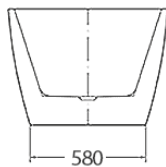

# LYON

LYON | GLOSS WHITE 1500mm x 750mm x 680mm | \$1,738RRP BTL1500

LYON | GLOSS WHITE 1700mm x 800mm x 680mm | \$1,903RRP BTL1700

# DUBLIN

DUBLIN | GLOSS WHITE 1500mm x 720mm x 700mm | \$1,738RRP BTD1500

DUBLIN | GLOSS WHITE 1700mm x 720mm x 720mm | \$1,870RRP BTD1700

# CAIRO

CAIRO | GLOSS WHITE 1495mm x 740mm x 590mm | \$1,650RRP BTC1500

CAIRO | GLOSS WHITE 1690mm x 795mm x 590mm | \$1,760RRP BTC1700

# PARIS

**PARIS | GLOSS | WHITE** 1500mm x 720mm x 580mm | \$1,610RRP **BTP1500GW**  
**PARIS | MATT | WHITE** 1500mm x 720mm x 580mm | \$1,805RRP **BTP1500MW**

**PARIS | GLOSS | WHITE** 1700mm x 800mm x 580mm | \$1,720RRP **BTP1700GW**  
**PARIS | MATT | WHITE** 1700mm x 800mm x 580mm | \$1,850RRP **BTP1700MW**