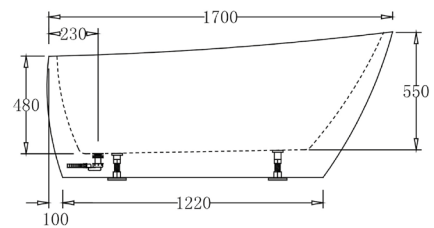

# LYON

LYON | GLOSS WHITE 1500mm x 750mm x 680mm | \$1,738RRP BTL1500

LYON | GLOSS WHITE 1700mm x 800mm x 680mm | \$1,903RRP BTL1700

# DUBLIN

DUBLIN | GLOSS WHITE 1500mm x 720mm x 700mm | \$1,738RRP BTD1500

DUBLIN | GLOSS WHITE 1700mm x 720mm x 720mm | \$1,870RRP BTD1700