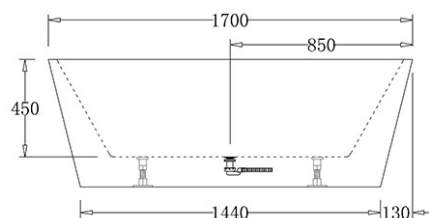

# OSLO

OSLO | GLOSS WHITE

1400mm x 720mm x 590mm | \$1,518RRP

BT01400

OSLO | GLOSS WHITE

1500mm x 750mm x 600mm | \$1,595RRP

BT01500

OSLO | GLOSS WHITE

# OSLO BLACK

OSLO | GLOSS B&W 1500mm x 750mm x 600mm | \$1,716RRP BT01500B

OSLO | GLOSS B&W 1700mm x 800mm x 600mm | \$1,848RRP BT01700B