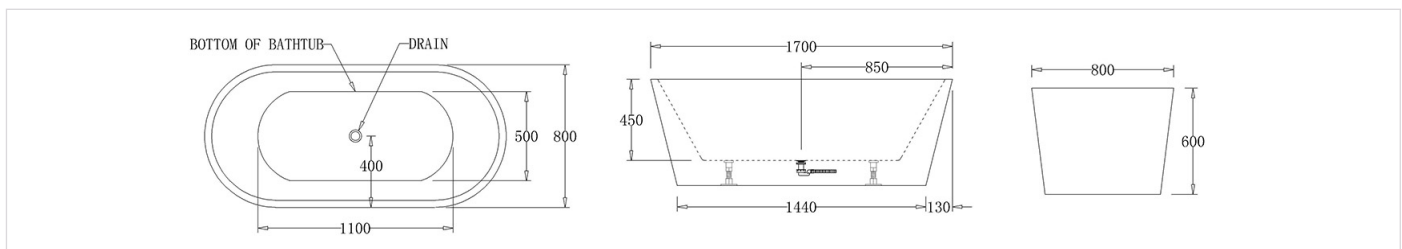

# OSLO

OSLO | GLOSS WHITE

1400mm x 720mm x 590mm | \$1,518RRP

BT01400

OSLO | GLOSS WHITE

1500mm x 750mm x 600mm | \$1,595RRP

BT01500

OSLO | GLOSS WHITE