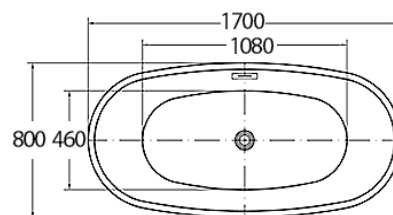

# DUBLIN

DUBLIN | GLOSS WHITE 1500mm x 720mm x 700mm | \$1,738RRP BTD1500

DUBLIN | GLOSS WHITE 1700mm x 720mm x 720mm | \$1,870RRP BTD1700

# CAIRO

CAIRO | GLOSS WHITE 1495mm x 740mm x 590mm | \$1,650RRP BTC1500

CAIRO | GLOSS WHITE 1690mm x 795mm x 590mm | \$1,760RRP BTC1700

# PARIS

**PARIS | GLOSS | WHITE** 1500mm x 720mm x 580mm | \$1,610RRP **BTP1500GW**  
**PARIS | MATT | WHITE** 1500mm x 720mm x 580mm | \$1,805RRP **BTP1500MW**

**PARIS | GLOSS | WHITE** 1700mm x 800mm x 580mm | \$1,720RRP **BTP1700GW**  
**PARIS | MATT | WHITE** 1700mm x 800mm x 580mm | \$1,850RRP **BTP1700MW**