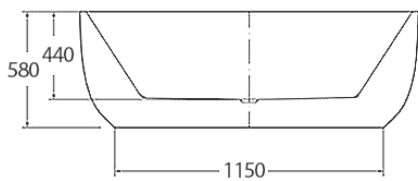

# DUBLIN

DUBLIN | GLOSS WHITE 1500mm x 720mm x 700mm | \$1,738RRP BTD1500

DUBLIN | GLOSS WHITE 1700mm x 720mm x 720mm | \$1,870RRP BTD1700

# CAIRO

CAIRO | GLOSS WHITE 1495mm x 740mm x 590mm | \$1,650RRP BTC1500

CAIRO | GLOSS WHITE 1690mm x 795mm x 590mm | \$1,760RRP BTC1700

# PARIS

**PARIS | GLOSS | WHITE** 1500mm x 720mm x 580mm | \$1,610RRP **BTP1500GW**  
**PARIS | MATT | WHITE** 1500mm x 720mm x 580mm | \$1,805RRP **BTP1500MW**

**PARIS | GLOSS | WHITE** 1700mm x 800mm x 580mm | \$1,720RRP **BTP1700GW**  
**PARIS | MATT | WHITE** 1700mm x 800mm x 580mm | \$1,850RRP **BTP1700MW**