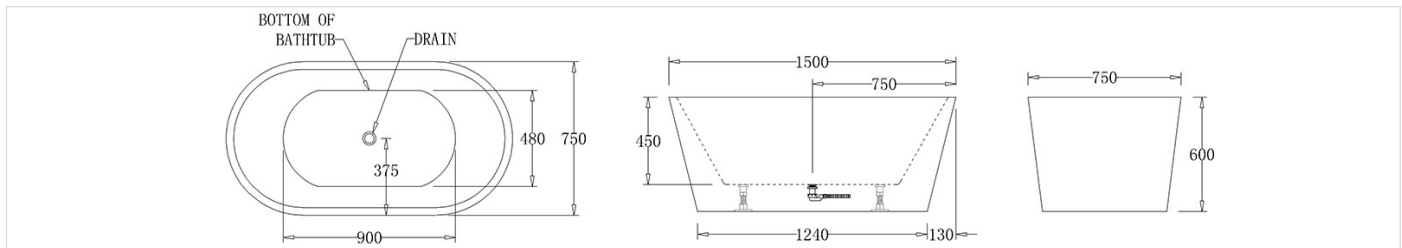

# VENICE

VENICE | GLOSS WHITE

1800mm x 820mm x 800mm | \$1,980RRP

BTV1800

# OSLO

OSLO | GLOSS WHITE

1400mm x 720mm x 590mm | \$1,518RRP

BT01400

OSLO | GLOSS WHITE

1500mm x 750mm x 600mm | \$1,595RRP

BT01500

OSLO | GLOSS WHITE