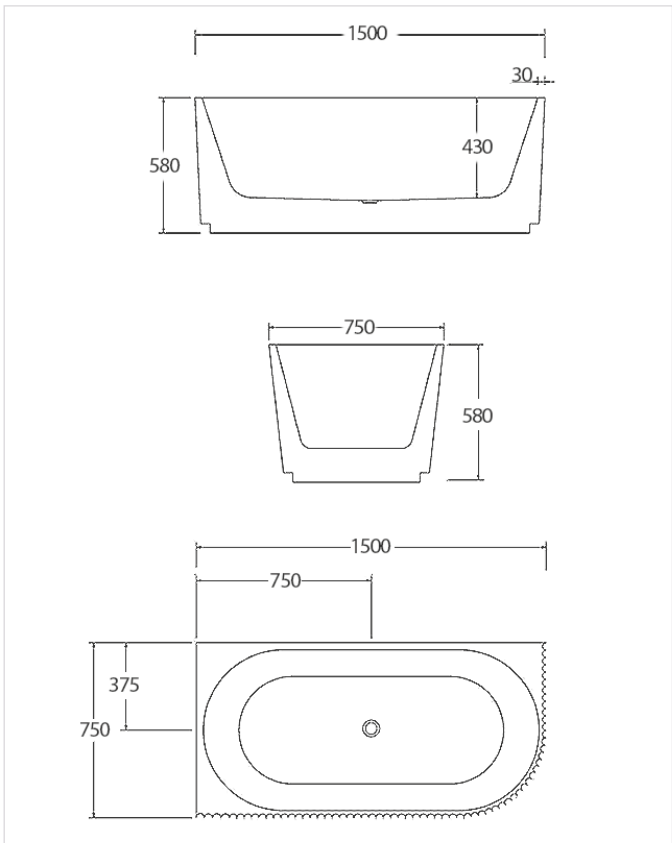

## REINFORCED TO RETAIN SHAPE OVER TIME

12mm steel bar for increased structural integrity  
Positioned around the straight rims of the bathtub

# MILAN LEFT

**MILAN | GLOSS WHITE** 1500mm x 750mm x 600mm | \$1,694RRP **BTM1500L**

**MILAN | GLOSS WHITE** 1700mm x 780mm x 600mm | \$1,804RRP **BTM1700L**

# MILAN RIGHT

**MILAN | GLOSS WHITE** 1500mm x 750mm x 600mm | \$1,694RRP **BTM1500R**

**MILAN | GLOSS WHITE** 1700mm x 780mm x 600mm | \$1,804RRP **BTM1700R**

# GENOVA LEFT

GENOVA | GLOSS WHITE 1500mm x 750mm x 580mm | \$1,695RRP BTG1500L

GENOVA | GLOSS WHITE 1700mm x 800mm x 580mm | \$1,805RRP BTG1700L