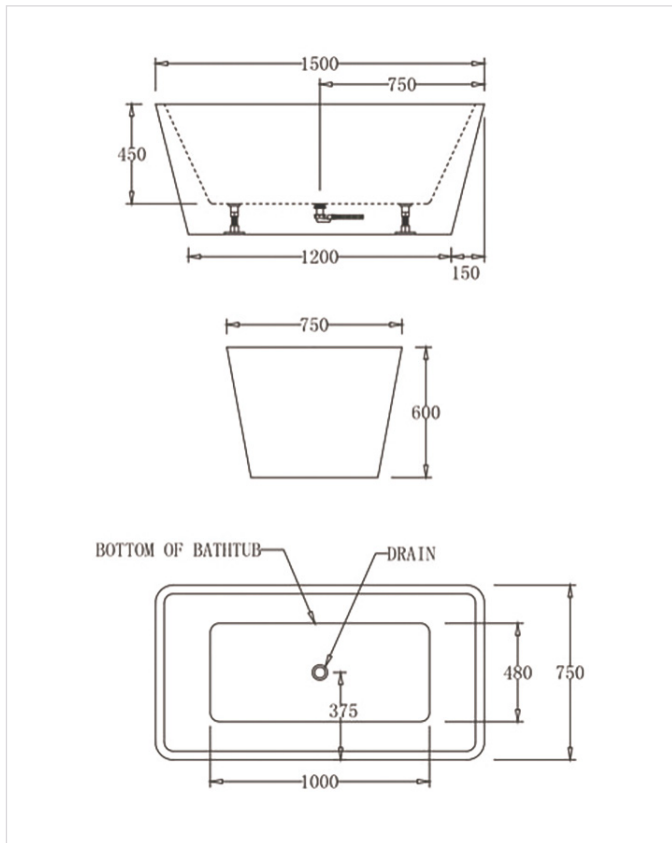

TURIN | GLOSS WHITE 1500mm x 750mm x 600mm | $1,584RRP **BTT1500**