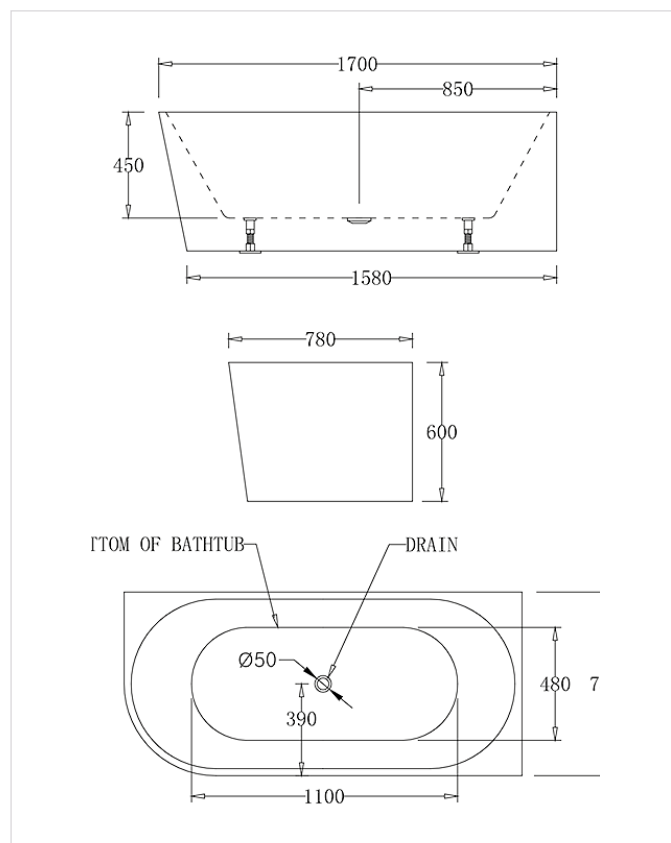

## REINFORCED TO RETAIN SHAPE OVER TIME

12mm steel bar for increased structural integrity  
Positioned around the straight rims of the bathtub

# BARI

**BARI | GLOSS WHITE** 1500mm x 760mm x 440mm | \$572RRP **BTB1500**

**BARI | GLOSS WHITE** 1660mm x 760mm x 440mm | \$594RRP **BTB1660**

# MILAN LEFT

**MILAN | GLOSS WHITE** 1500mm x 750mm x 600mm | \$1,694RRP **BTM1500L**

**MILAN | GLOSS WHITE** 1700mm x 780mm x 600mm | \$1,804RRP **BTM1700L**

# MILAN RIGHT

**MILAN | GLOSS WHITE** 1500mm x 750mm x 600mm | \$1,694RRP **BTM1500R**

**MILAN | GLOSS WHITE** 1700mm x 780mm x 600mm | \$1,804RRP **BTM1700R**