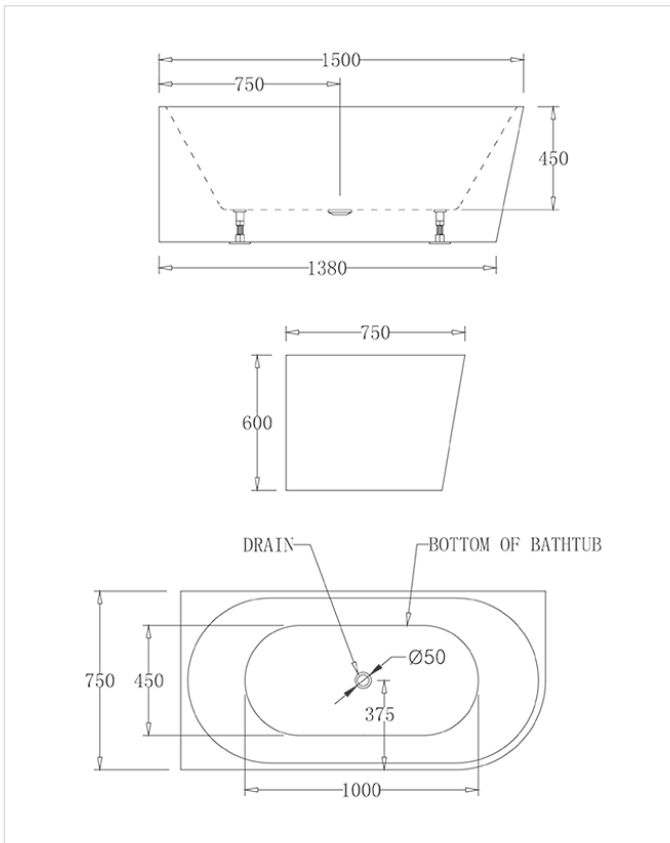

# HAVANA

HAVANA | GLOSS WHITE 1490mm x 745mm x 580mm | \$1,650RRP BTH1500

HAVANA | GLOSS WHITE 1685mm x 795mm x 580mm | \$1,760RRP BTH1700

# BARI

**BARI | GLOSS WHITE** 1500mm x 760mm x 440mm | \$572RRP **BTB1500**

**BARI | GLOSS WHITE** 1660mm x 760mm x 440mm | \$594RRP **BTB1660**

# MILAN LEFT

**MILAN | GLOSS WHITE** 1500mm x 750mm x 600mm | \$1,694RRP **BTM1500L**

**MILAN | GLOSS WHITE** 1700mm x 780mm x 600mm | \$1,804RRP **BTM1700L**

# MILAN RIGHT

**MILAN | GLOSS WHITE** 1500mm x 750mm x 600mm | \$1,694RRP **BTM1500R**

**MILAN | GLOSS WHITE** 1700mm x 780mm x 600mm | \$1,804RRP **BTM1700R**