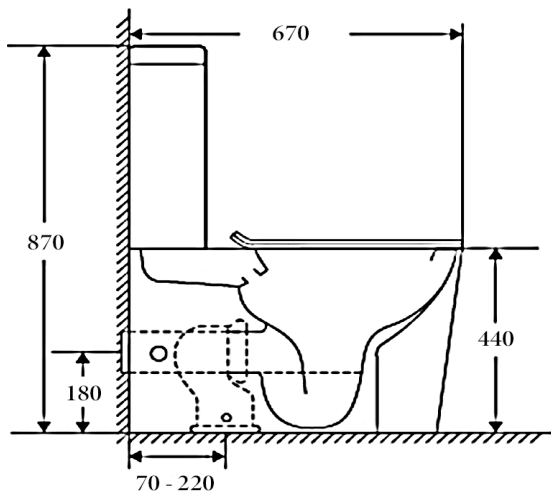

Ceramic Back To Wall Toilet Suite Fast Flow Rimless, Easy Care height

Features:

- Sleek modern design sits flushed against the wall
- Fast Flow Rimless design for easy-to-clean and hygienic toilet
- Easy Care height
- Gloss white surface finish
- Large round easy-to-use flush button
- Aminoplast (UF) quick release soft closing seat cover with stainless steel hinges

Available Seat Covers:

- FSC243 Flat Seat - Default (20 mm lid profile)
 TSC329 Thick Seat (30 mm lid profile)
 SSC832 Slim Seat (20 mm lid profile)

Details:

- Cistern Universal inlet - compatible with back entry or bottom left/right inlet point
 Pan Fast Flow Rimless design
 Traps Universal - compatible with S or P-trap installation
 Seat UF quick release soft closing seat
 WELS 4 Star rated, 4.5L/3L (3.5L average flush)
 Setout 70 - 170mm
 Extendable to 220 mm (pipe: AD17, extra cost)

SIDE VIEW

FRONT VIEW

TOP VIEW

Additional Information

- Installation should be in accordance with AS/NZS3500 standards.
- In order to fully benefit from warranty claims, please ensure products are installed by a licensed plumber.
- All measurements are in millimeters.
- Dimensions are nominal and subject to normal ceramic manufacturing variations. Please allow +/- 15 mm tolerance.
- For mark-ups & roughing-in, always use actual product measurement.
- Specifications may vary without notice as part of our continuous improvement practices.