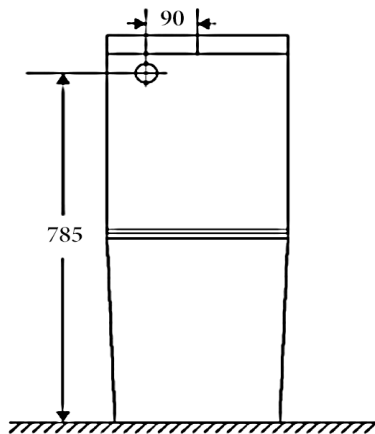

Ceramic Back To Wall Toilet Suite Fast Flow Rimless, Easy Care height

Features:

- Sleek modern design sits flushed against the wall
- Fast Flow Rimless design for easy-to-clean and hygienic toilet
- Easy Care height
- Gloss white surface finish
- Large round easy-to-use flush button
- Aminoplast (UF) quick release soft closing seat cover with stainless steel hinges

Available Seat Covers:

- FSC243 Flat Seat - Default (20 mm lid profile)
 TSC329 Thick Seat (30 mm lid profile)
 SSC832 Slim Seat (20 mm lid profile)

Details:

- Cistern Universal inlet - compatible with back entry or bottom left/right inlet point
 Pan Fast Flow Rimless design
 Traps Universal - compatible with S or P-trap installation
 Seat UF quick release soft closing seat
 WELS 4 Star rated, 4.5L/3L (3.5L average flush)
 Setout 70 - 170mm
 Extendable to 220 mm (pipe: AD17, extra cost)

SIDE VIEW

FRONT VIEW

TOP VIEW

Additional Information

- Installation should be in accordance with AS/NZS3500 standards.
- In order to fully benefit from warranty claims, please ensure products are installed by a licensed plumber.
- All measurements are in millimeters.
- Dimensions are nominal and subject to normal ceramic manufacturing variations. Please allow +/- 15 mm tolerance.
- For mark-ups & roughing-in, always use actual product measurement.
- Specifications may vary without notice as part of our continuous improvement practices.