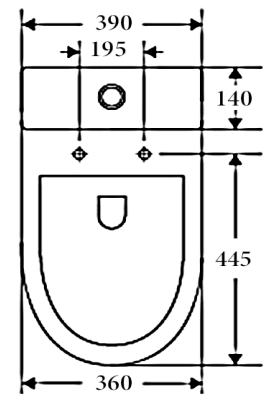

Available Seat Covers:

- FSC243 Flat Seat - Default (20 mm lid profile)
 TSC329 Thick Seat (30 mm lid profile)
 SSC832 Slim Seat (20 mm lid profile)

Details:

- Cistern Universal inlet - compatible with back entry or bottom left/right inlet point
 Pan Fast Flow Rimless design
 Traps Universal - compatible with S or P-trap installation
 Seat UF quick release soft closing seat
 WELS 4 Star rated, 4.5L/3L (3.5L average flush)
 Setout 70 - 170mm
 Extendable to 220 mm (pipe: AD17, extra cost)

SIDE VIEW

FRONT VIEW

TOP VIEW

Additional Information

- Installation should be in accordance with AS/NZS3500 standards.
- In order to fully benefit from warranty claims, please ensure products are installed by a licensed plumber.
- All measurements are in millimeters.
- Dimensions are nominal and subject to normal ceramic manufacturing variations. Please allow +/- 15 mm tolerance.
- For mark-ups & roughing-in, always use actual product measurement.
- Specifications may vary without notice as part of our continuous improvement practices.