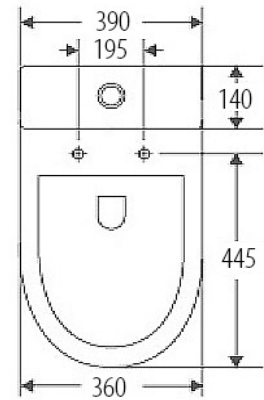

Available Seat Covers:

- FSC243 Flat Seat - Default (20 mm lid profile)
 TSC329 Thick Seat (30 mm lid profile)
 SSC832 Slim Seat (20 mm lid profile)

Details:

- Cistern Universal inlet - compatible with back entry or bottom left/right inlet point
 Pan Fast Flow Rimless design
 Traps Universal - compatible with S or P-trap installation
 Seat UF quick release soft closing seat
 WELS 4 Star rated, 4.5L/3L (3.5L average flush)
 Setout 70 - 170mm
 Extendable to 220 mm (pipe: AD17, extra cost)

SIDE VIEW

FRONT VIEW

TOP VIEW

Additional Information

- Installation should be in accordance with AS/NZS3500 standards.
- In order to fully benefit from warranty claims, please ensure products are installed by a licensed plumber.
- All measurements are in millimeters.
- Dimensions are nominal and subject to normal ceramic manufacturing variations. Please allow +/- 15 mm tolerance.
- For mark-ups & roughing-in, always use actual product measurement.
- Specifications may vary without notice as part of our continuous improvement practices.