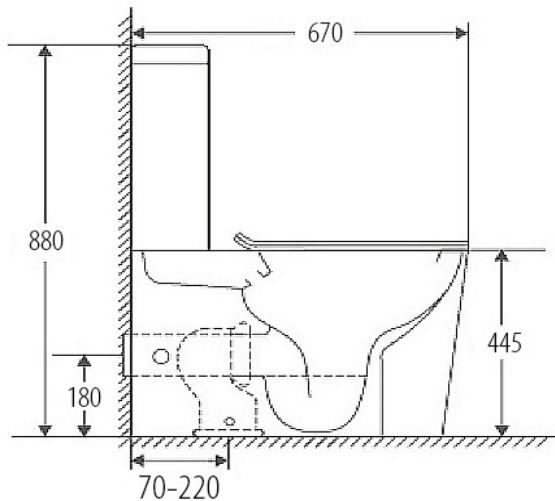

Ceramic Back To Wall Toilet Suite Tornado+Rimless, Easy Care height

Features:

- Sleek modern design sits flushed against the wall
- Tornado Flush feature for a more efficient, thorough and quiet flush
- Fast Flow Rimless design for easy-to-clean and hygienic toilet
- Easy Care height
- Gloss white surface finish
- Large round easy-to-use flush button
- Aminoplast (UF) quick release soft closing seat cover with stainless steel hinges

Available Seat Covers:

- FSC243 Flat Seat - Default (20 mm lid profile)
 TSC329 Thick Seat (30 mm lid profile)
 SSC832 Slim Seat (20 mm lid profile)

Details:

- Cistern Universal inlet - compatible with back entry or bottom left/right inlet point
 Pan Fast Flow Rimless design
 Traps Universal - compatible with S or P-trap installation
 Seat UF quick release soft closing seat
 WELS 4 Star rated, 4.5L/3L (3.5L average flush)
 Setout 70 - 170mm
 Extendable to 220 mm (pipe: AD17, extra cost)

SIDE VIEW

FRONT VIEW

TOP VIEW

Additional Information

- Installation should be in accordance with AS/NZS3500 standards.
- In order to fully benefit from warranty claims, please ensure products are installed by a licensed plumber.
- All measurements are in millimeters.
- Dimensions are nominal and subject to normal ceramic manufacturing variations. Please allow +/- 15 mm tolerance.
- For mark-ups & roughing-in, always use actual product measurement.
- Specifications may vary without notice as part of our continuous improvement practices.