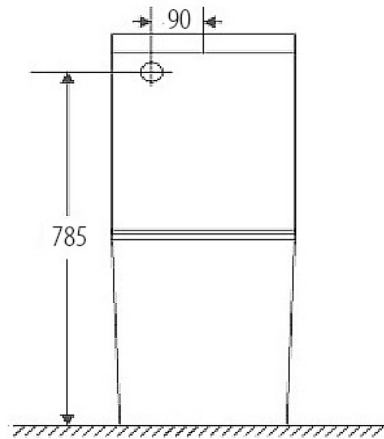

Ceramic Back To Wall Toilet Suite Tornado+Rimless, Easy Care height

Features:

- Sleek modern design sits flushed against the wall
- Tornado Flush feature for a more efficient, thorough and quiet flush
- Fast Flow Rimless design for easy-to-clean and hygienic toilet
- Easy Care height
- Gloss white surface finish
- Large round easy-to-use flush button
- Aminoplast (UF) quick release soft closing seat cover with stainless steel hinges

Available Seat Covers:

- FSC243 Flat Seat - Default (20 mm lid profile)
 TSC329 Thick Seat (30 mm lid profile)
 SSC832 Slim Seat (20 mm lid profile)

Details:

- Cistern Universal inlet - compatible with back entry or bottom left/right inlet point
 Pan Fast Flow Rimless design
 Traps Universal - compatible with S or P-trap installation
 Seat UF quick release soft closing seat
 WELS 4 Star rated, 4.5L/3L (3.5L average flush)
 Setout 70 - 170mm
 Extendable to 220 mm (pipe: AD17, extra cost)

SIDE VIEW

FRONT VIEW

TOP VIEW

Additional Information

- Installation should be in accordance with AS/NZS3500 standards.
- In order to fully benefit from warranty claims, please ensure products are installed by a licensed plumber.
- All measurements are in millimeters.
- Dimensions are nominal and subject to normal ceramic manufacturing variations. Please allow +/- 15 mm tolerance.
- For mark-ups & roughing-in, always use actual product measurement.
- Specifications may vary without notice as part of our continuous improvement practices.