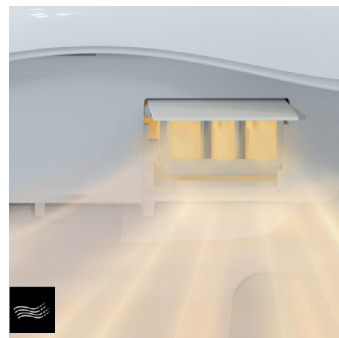

***RRP \$3600** **\$2199**
original price introductory price

Heated Seat

The remote control regulates seat temperature and switches the heated seat on and off. Especially comfortable and beneficial during cold winters.

Self Cleaning & Detachable Nozzle

The side button of the smart toilet activates self-cleaning function of the wand and the nozzle.

Warm Air Dryer

The individually adjustable 6 setting warm air dryer ensures a dry, clean overall feeling.