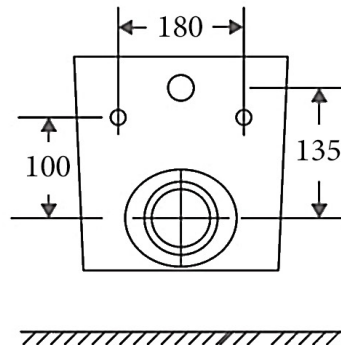

SIDE VIEW

BACK VIEW

TOP VIEW

#### Additional Information

- Installation should be in accordance with AS/NZS3500 standards.
- In order to fully benefit from warranty claims, please ensure products are installed by a licensed plumber.
- All measurements are in millimeters.
- Dimensions are nominal and subject to normal ceramic manufacturing variations. Please allow +/- 15 mm tolerance.
- For mark-ups & roughing-in, always use actual product measurement.
- Specifications may vary without notice as part of our continuous improvement practices.