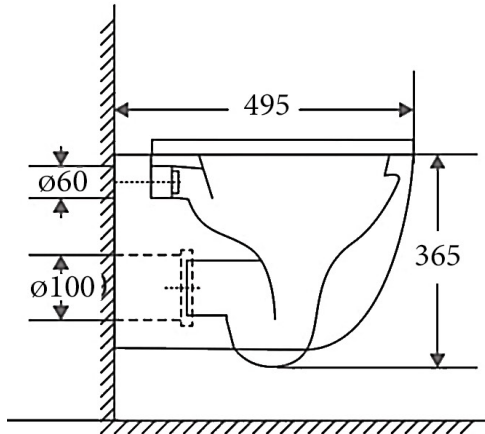

### Ceramic Wall Hung Toilet Suite Tornado+Rimless, P-Trap only

#### Details:

Cistern	Geberit Duafix Package and R&T Duafix package available (extra cost)
Pan	Fast Flow Rimless design
Traps	P-trap installation
Seat	UF quick release soft closing seat
WELS	4 Star rated, 4.5L/3L (3.5L average flush)

SIDE VIEW

BACK VIEW

TOP VIEW

#### Additional Information

- Installation should be in accordance with AS/NZS3500 standards.
- In order to fully benefit from warranty claims, please ensure products are installed by a licensed plumber.
- All measurements are in millimeters.
- Dimensions are nominal and subject to normal ceramic manufacturing variations. Please allow +/- 15 mm tolerance.
- For mark-ups & roughing-in, always use actual product measurement.
- Specifications may vary without notice as part of our continuous improvement practices.