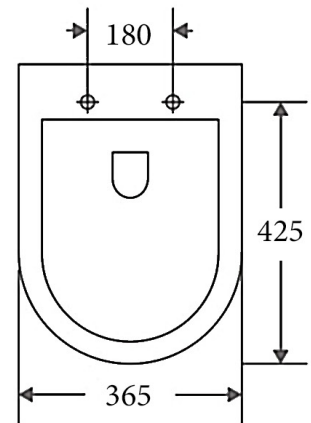

SIDE VIEW

BACK VIEW

TOP VIEW

#### Additional Information

- Installation should be in accordance with AS/NZS3500 standards.
- In order to fully benefit from warranty claims, please ensure products are installed by a licensed plumber.
- All measurements are in millimeters.
- Dimensions are nominal and subject to normal ceramic manufacturing variations. Please allow +/- 15 mm tolerance.
- For mark-ups & roughing-in, always use actual product measurement.
- Specifications may vary without notice as part of our continuous improvement practices.