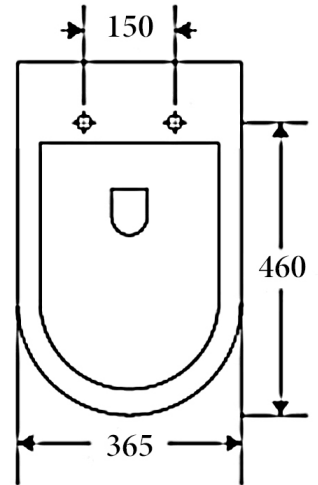

Available Seat Covers:

- FSC243 Flat Seat - Default (20 mm lid profile)
- TSC329 Thick Seat (30 mm lid profile)
- SSC832 Slim Seat (20 mm lid profile)

Details:

- Cistern Geberit Package and R&T package available (extra cost)
- Pan Fast Flow Rimless design
- Traps Universal - compatible with S or P-trap installation
- Seat UF quick release soft closing seat
- WELS 4 Star rated, 4.5L/3L (3.5L average flush)
- Setout 80-120mm
Extendable to 160-185mm (pipe: AD17, extra cost)

SIDE VIEW

BACK VIEW

TOP VIEW

Additional Information

- Installation should be in accordance with AS/NZS3500 standards.
- In order to fully benefit from warranty claims, please ensure products are installed by a licensed plumber.
- All measurements are in millimeters.
- Dimensions are nominal and subject to normal ceramic manufacturing variations. Please allow +/- 15 mm tolerance.
- For mark-ups & roughing-in, always use actual product measurement.
- Specifications may vary without notice as part of our continuous improvement practices.