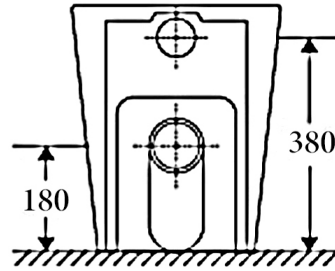

Available Seat Covers:

- FSC243 Flat Seat - Default (20 mm lid profile)
- TSC329 Thick Seat (30 mm lid profile)
- SSC832 Slim Seat (20 mm lid profile)

Details:

- Cistern Geberit Package and R&T package available (extra cost)
- Pan Fast Flow Rimless design
- Traps Universal - compatible with S or P-trap installation
- Seat UF quick release soft closing seat
- WELS 4 Star rated, 4.5L/3L (3.5L average flush)
- Setout 80-120mm
Extendable to 160-185mm (pipe: AD17, extra cost)

SIDE VIEW

BACK VIEW

TOP VIEW

Additional Information

- Installation should be in accordance with AS/NZS3500 standards.
- In order to fully benefit from warranty claims, please ensure products are installed by a licensed plumber.
- All measurements are in millimeters.
- Dimensions are nominal and subject to normal ceramic manufacturing variations. Please allow +/- 15 mm tolerance.
- For mark-ups & roughing-in, always use actual product measurement.
- Specifications may vary without notice as part of our continuous improvement practices.