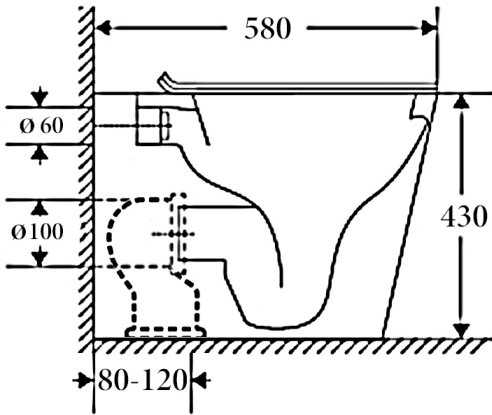

Ceramic Floor Pan Toilet Suite Tornado+Rimless

Features:

- Sleek modern design sits flushed against the wall
- Tornado Flush feature for a more efficient, thorough and quiet flush
- Fast Flow Rimless design for easy-to-clean and hygienic toilet
- Concealed cistern removes hard-to-reach areas preventing dirt, dust and germs build-up
- Gloss white surface finish
- Aminoplast (UF) quick release soft closing seat cover with stainless steel hinges
- Cistern and flush buttons required (sold separately)

Available Seat Covers:

- FSC243 Flat Seat - Default (20 mm lid profile)
- TSC329 Thick Seat (30 mm lid profile)
- SSC832 Slim Seat (20 mm lid profile)

Details:

- Cistern Geberit Package and R&T package available (extra cost)
- Pan Fast Flow Rimless design
- Traps Universal - compatible with S or P-trap installation
- Seat UF quick release soft closing seat
- WELS 4 Star rated, 4.5L/3L (3.5L average flush)
- Setout 80-120mm
Extendable to 160-185mm (pipe: AD17, extra cost)

SIDE VIEW

BACK VIEW

TOP VIEW

Additional Information

- Installation should be in accordance with AS/NZS3500 standards.
- In order to fully benefit from warranty claims, please ensure products are installed by a licensed plumber.
- All measurements are in millimeters.
- Dimensions are nominal and subject to normal ceramic manufacturing variations. Please allow +/- 15 mm tolerance.
- For mark-ups & roughing-in, always use actual product measurement.
- Specifications may vary without notice as part of our continuous improvement practices.