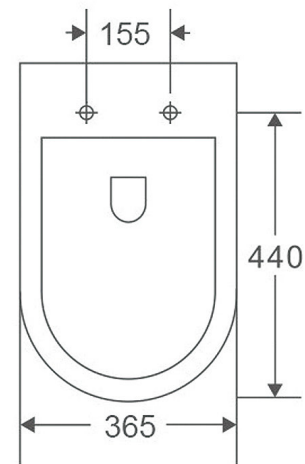

#### Available Seat Covers:

- FSC243 Flat Seat - Default (20 mm lid profile)  
 TSC329 Thick Seat (30 mm lid profile)  
 SSC832 Slim Seat (20 mm lid profile)

#### Details:

- Cistern Geberit Package and R&T package available (extra cost)  
 Pan Fast Flow Rimless design  
 Traps Universal - compatible with S or P-trap installation  
 Seat UF quick release soft closing seat  
 WELS 4 Star rated, 4.5L/3L (3.5L average flush)  
 Setout 80-120mm  
 Extendable to 160-185mm (pipe: AD17, extra cost)

SIDE VIEW

BACK VIEW

TOP VIEW

### Additional Information

- Installation should be in accordance with AS/NZS3500 standards.
- In order to fully benefit from warranty claims, please ensure products are installed by a licensed plumber.
- All measurements are in millimeters.
- Dimensions are nominal and subject to normal ceramic manufacturing variations. Please allow +/- 15 mm tolerance.
- For mark-ups & roughing-in, always use actual product measurement.
- Specifications may vary without notice as part of our continuous improvement practices.