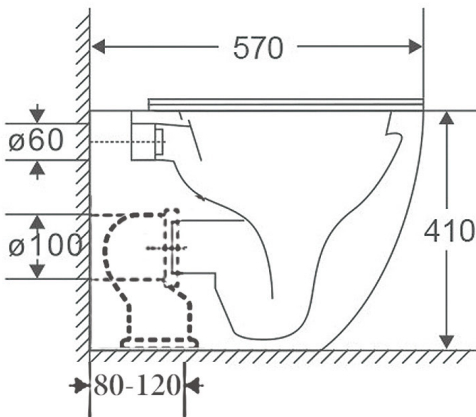

#### Available Seat Covers:

- FSC243 Flat Seat - Default (20 mm lid profile)  
 TSC329 Thick Seat (30 mm lid profile)  
 SSC832 Slim Seat (20 mm lid profile)

#### Details:

- Cistern Geberit Package and R&T package available (extra cost)  
 Pan Fast Flow Rimless design  
 Traps Universal - compatible with S or P-trap installation  
 Seat UF quick release soft closing seat  
 WELS 4 Star rated, 4.5L/3L (3.5L average flush)  
 Setout 80-120mm  
 Extendable to 160-185mm (pipe: AD17, extra cost)

SIDE VIEW

BACK VIEW

TOP VIEW

### Additional Information

- Installation should be in accordance with AS/NZS3500 standards.
- In order to fully benefit from warranty claims, please ensure products are installed by a licensed plumber.
- All measurements are in millimeters.
- Dimensions are nominal and subject to normal ceramic manufacturing variations. Please allow +/- 15 mm tolerance.
- For mark-ups & roughing-in, always use actual product measurement.
- Specifications may vary without notice as part of our continuous improvement practices.