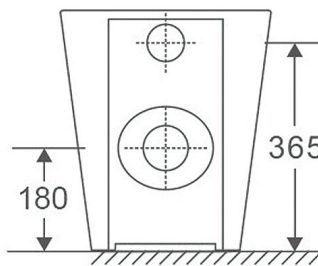

#### Available Seat Covers:

- FSC243 Flat Seat - Default (20 mm lid profile)  
 TSC329 Thick Seat (30 mm lid profile)  
 SSC832 Slim Seat (20 mm lid profile)

#### Details:

- Cistern Geberit Package and R&T package available (extra cost)  
 Pan Fast Flow Rimless design  
 Traps Universal - compatible with S or P-trap installation  
 Seat UF quick release soft closing seat  
 WELS 4 Star rated, 4.5L/3L (3.5L average flush)  
 Setout 80-120mm  
 Extendable to 160-185mm (pipe: AD17, extra cost)

SIDE VIEW

BACK VIEW

TOP VIEW

### Additional Information

- Installation should be in accordance with AS/NZS3500 standards.
- In order to fully benefit from warranty claims, please ensure products are installed by a licensed plumber.
- All measurements are in millimeters.
- Dimensions are nominal and subject to normal ceramic manufacturing variations. Please allow +/- 15 mm tolerance.
- For mark-ups & roughing-in, always use actual product measurement.
- Specifications may vary without notice as part of our continuous improvement practices.