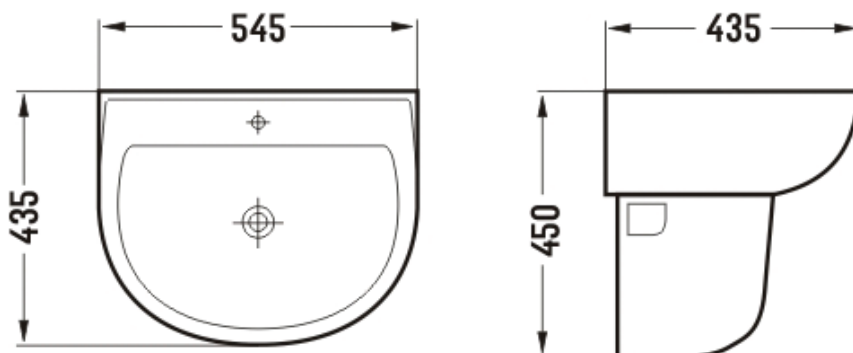

Features:

- Sleek half oval design
- Wall mount installation, ideal for compact bathrooms
- Gloss white finish
- Superior vitreous china
- No overflow
- One tap hole
- Suits 32 mm drain waste without overflow (not included)
- Mixer tap & waste not included (sold separately)

Additional Information

- Product installation should be in accordance with the relevant standards.
- In order to fully benefit from warranty claims, please ensure products are installed by a licensed plumber.
- All measurements are in millimeters.
- Dimensions are nominal and subject to normal ceramic manufacturing variations. Please allow +/- 15 mm tolerance.
- For mark-ups & roughing-in, always use actual product measurement.
- Specifications may vary without notice as part of our continuous improvement practices.