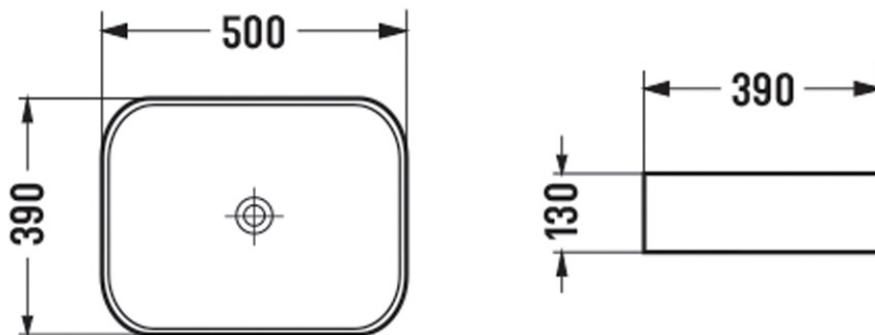

### Features:

- Rectangular design with soft edges
- Above counter installation
- Sleek thin-edge profile
- Superior vitreous china
- No tap hole or overflow
- Suits 32 mm drain waste without overflow (not included)
- Mixer tap & waste not included (sold separately)

### Additional Information

- Product installation should be in accordance with the relevant standards.
- In order to fully benefit from warranty claims, please ensure products are installed by a licensed plumber.
- All measurements are in millimeters.
- Dimensions are nominal and subject to normal ceramic manufacturing variations. Please allow +/- 15 mm tolerance.
- For mark-ups & roughing-in, always use actual product measurement.
- Specifications may vary without notice as part of our continuous improvement practices.