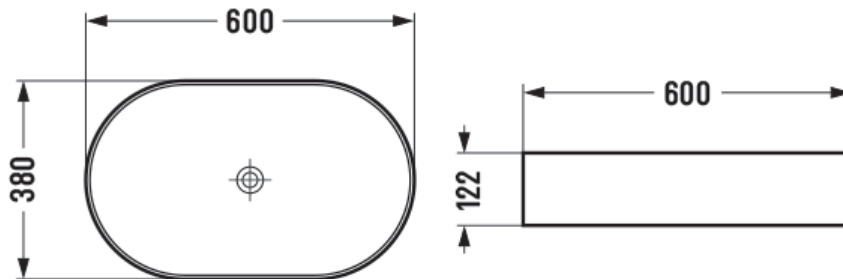

### Features:

- Unique curved rectangular shape
- Sleek thin-edge design
- Above counter installation
- Matt Black finish
- Superior vitreous china
- No tap hole or overflow
- Suits 32 mm drain waste without overflow (not included)
- Mixer tap & waste not included (sold separately)

### Additional Information

- Product installation should be in accordance with the relevant standards.
- In order to fully benefit from warranty claims, please ensure products are installed by a licensed plumber.
- All measurements are in millimeters.
- Dimensions are nominal and subject to normal ceramic manufacturing variations. Please allow +/- 15 mm tolerance.
- For mark-ups & roughing-in, always use actual product measurement.
- Specifications may vary without notice as part of our continuous improvement practices.