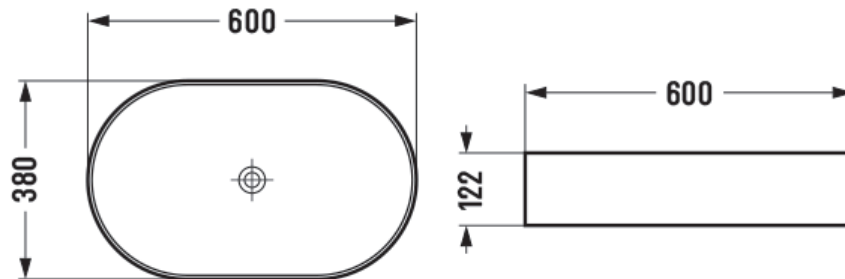

Features:

- Unique curved rectangular shape
- Sleek thin-edge design
- Above counter installation
- Matt White finish
- Superior vitreous china
- No tap hole or overflow
- Suits 32 mm drain waste without overflow (not included)
- Mixer tap & waste not included (sold separately)

Additional Information

- Product installation should be in accordance with the relevant standards.
- In order to fully benefit from warranty claims, please ensure products are installed by a licensed plumber.
- All measurements are in millimeters.
- Dimensions are nominal and subject to normal ceramic manufacturing variations. Please allow +/- 15 mm tolerance.
- For mark-ups & roughing-in, always use actual product measurement.
- Specifications may vary without notice as part of our continuous improvement practices.