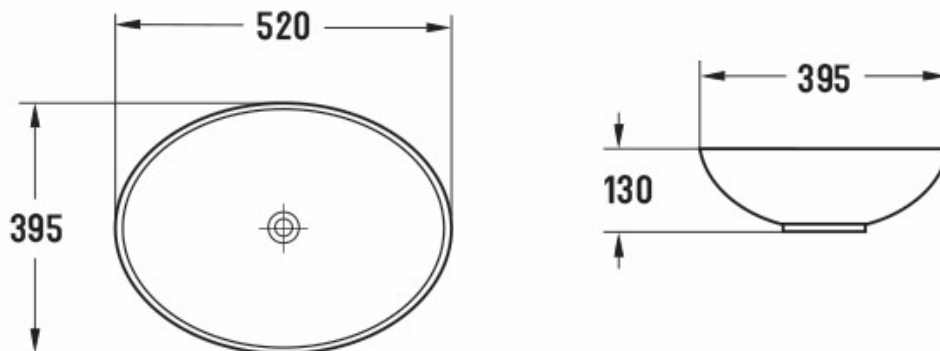

Features:

- Aesthetic and timeless oval design
- Above counter installation
- Gloss white finish
- Superior vitreous china
- No tap hole or overflow
- Suits 32 mm drain waste without overflow (not included)
- Mixer tap & waste not included (sold separately)

Additional Information

- Product installation should be in accordance with the relevant standards.
- In order to fully benefit from warranty claims, please ensure products are installed by a licensed plumber.
- All measurements are in millimeters.
- Dimensions are nominal and subject to normal ceramic manufacturing variations. Please allow +/- 15 mm tolerance.
- For mark-ups & roughing-in, always use actual product measurement.
- Specifications may vary without notice as part of our continuous improvement practices.