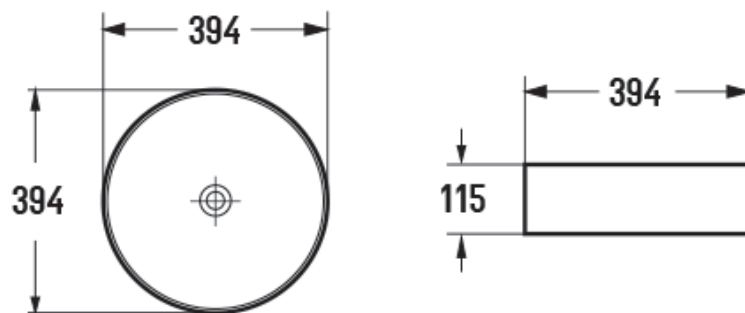

Features:

- Classic, symmetrical round design
- Above counter installation
- Gloss white finish
- Superior vitreous china
- No tap hole or overflow
- Suits 32 mm drain waste without overflow (not included)
- Mixer tap & waste not included (sold separately)

Additional Information

- Product installation should be in accordance with the relevant standards.
- In order to fully benefit from warranty claims, please ensure products are installed by a licensed plumber.
- All measurements are in millimeters.
- Dimensions are nominal and subject to normal ceramic manufacturing variations. Please allow +/- 15 mm tolerance.
- For mark-ups & roughing-in, always use actual product measurement.
- Specifications may vary without notice as part of our continuous improvement practices.