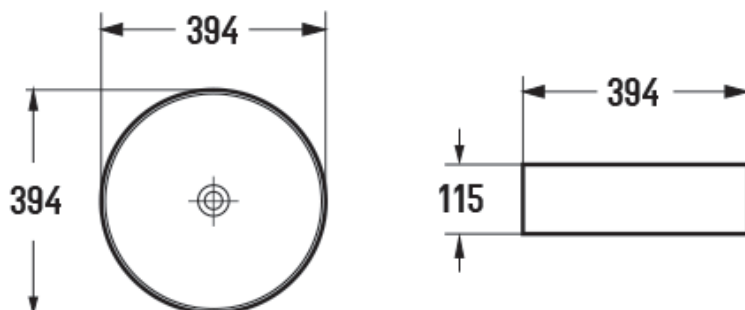

Features:

- Classic, symmetrical round design
- Above counter installation
- Matt Black finish
- Superior vitreous china
- No tap hole or overflow
- Suits 32 mm drain waste without overflow (not included)
- Mixer tap & waste not included (sold separately)

Additional Information

- Product installation should be in accordance with the relevant standards.
- In order to fully benefit from warranty claims, please ensure products are installed by a licensed plumber.
- All measurements are in millimeters.
- Dimensions are nominal and subject to normal ceramic manufacturing variations. Please allow +/- 15 mm tolerance.
- For mark-ups & roughing-in, always use actual product measurement.
- Specifications may vary without notice as part of our continuous improvement practices.