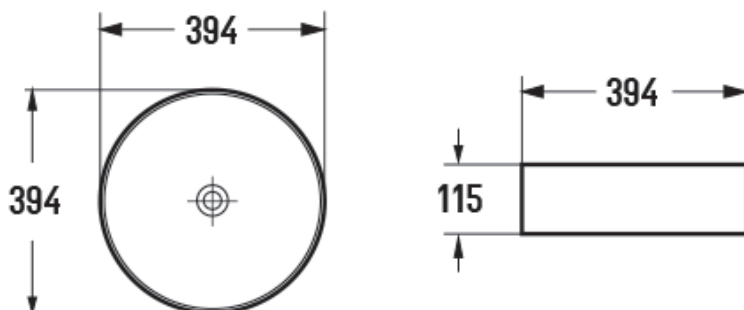

Features:

- Classic, symmetrical round design
- Above counter installation
- Matt White finish
- Superior vitreous china
- No tap hole or overflow
- Suits 32 mm drain waste without overflow (not included)
- Mixer tap & waste not included (sold separately)

Additional Information

- Product installation should be in accordance with the relevant standards.
- In order to fully benefit from warranty claims, please ensure products are installed by a licensed plumber.
- All measurements are in millimeters.
- Dimensions are nominal and subject to normal ceramic manufacturing variations. Please allow +/- 15 mm tolerance.
- For mark-ups & roughing-in, always use actual product measurement.
- Specifications may vary without notice as part of our continuous improvement practices.