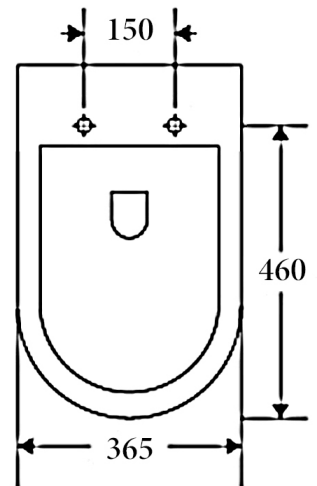

#### Details:

|         |  |
|---------|--|
| Cistern | Geberit Package and R&T package available (extra cost)       |
| Pan     | Fast Flow Rimless design                                     |
| Traps   | Universal - compatible with S or P-trap installation         |
| Seat    | UF quick release soft closing seat                           |
| WELS    | 4 Star rated, 4.5L/3L (3.5L average flush)                   |
| Setout  | 80-120mm<br>Extendable to 160-185mm (pipe: AD17, extra cost) |

SIDE VIEW

BACK VIEW

TOP VIEW

#### Additional Information

- Installation should be in accordance with AS/NZS3500 standards.
- In order to fully benefit from warranty claims, please ensure products are installed by a licensed plumber.
- All measurements are in millimeters.
- Dimensions are nominal and subject to normal ceramic manufacturing variations. Please allow +/- 15 mm tolerance.
- For mark-ups & roughing-in, always use actual product measurement.
- Specifications may vary without notice as part of our continuous improvement practices.