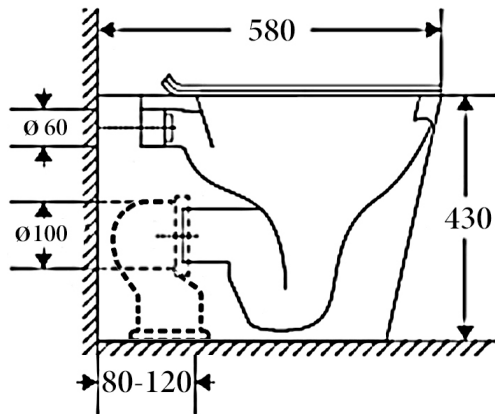

### Ceramic Floor Pan Toilet Suite Tornado+Rimless

#### Details:

|         |  |
|---------|--|
| Cistern | Geberit Package and R&T package available (extra cost)       |
| Pan     | Fast Flow Rimless design                                     |
| Traps   | Universal - compatible with S or P-trap installation         |
| Seat    | UF quick release soft closing seat                           |
| WELS    | 4 Star rated, 4.5L/3L (3.5L average flush)                   |
| Setout  | 80-120mm<br>Extendable to 160-185mm (pipe: AD17, extra cost) |

SIDE VIEW

BACK VIEW

TOP VIEW

#### Additional Information

- Installation should be in accordance with AS/NZS3500 standards.
- In order to fully benefit from warranty claims, please ensure products are installed by a licensed plumber.
- All measurements are in millimeters.
- Dimensions are nominal and subject to normal ceramic manufacturing variations. Please allow +/- 15 mm tolerance.
- For mark-ups & roughing-in, always use actual product measurement.
- Specifications may vary without notice as part of our continuous improvement practices.