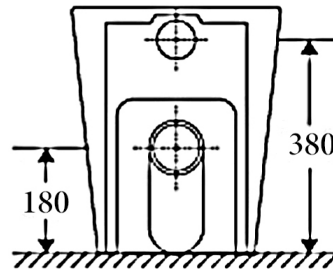

#### Details:

|         |  |
|---------|--|
| Cistern | Geberit Package and R&T package available (extra cost)       |
| Pan     | Fast Flow Rimless design                                     |
| Traps   | Universal - compatible with S or P-trap installation         |
| Seat    | UF quick release soft closing seat                           |
| WELS    | 4 Star rated, 4.5L/3L (3.5L average flush)                   |
| Setout  | 80-120mm<br>Extendable to 160-185mm (pipe: AD17, extra cost) |

SIDE VIEW

BACK VIEW

TOP VIEW

#### Additional Information

- Installation should be in accordance with AS/NZS3500 standards.
- In order to fully benefit from warranty claims, please ensure products are installed by a licensed plumber.
- All measurements are in millimeters.
- Dimensions are nominal and subject to normal ceramic manufacturing variations. Please allow +/- 15 mm tolerance.
- For mark-ups & roughing-in, always use actual product measurement.
- Specifications may vary without notice as part of our continuous improvement practices.