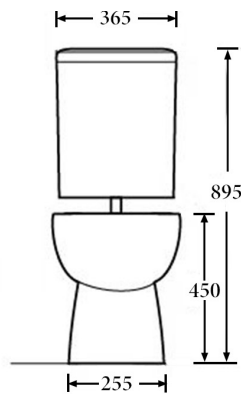

Cistern	Bottom right inlet point (Universal inlet - compatible with back entry or bottom left inlet point - extra cost)
Pan	Nano glaze protection
Traps	S-trap installation
Seat	PP quick release soft closing seat
Wels	4 Star rated, 4.5L/3L (3.5L average flush)
Setout	260mm (S-Trap)

Additional Information

- Installation should be in accordance with AS/NZS3500 standards.
- In order to fully benefit from warranty claims, please ensure products are installed by a licensed plumber.
- All measurements are in millimeters.
- Dimensions are nominal and subject to normal ceramic manufacturing variations. Please allow +/- 15 mm tolerance.
- For mark-ups & roughing-in, always use actual product measurement.
- Specifications may vary without notice as part of our continuous improvement practices.