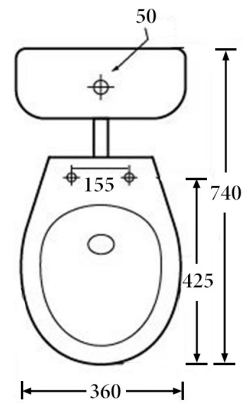

Cistern	Bottom right inlet point (Universal inlet - compatible with back entry or bottom left inlet point - extra cost)
Pan	Nano glaze protection
Traps	S-trap installation
Seat	PP quick release soft closing seat
Wels	4 Star rated, 4.5L/3L (3.5L average flush)
Setout	260mm (S-Trap)

Additional Information

- Installation should be in accordance with AS/NZS3500 standards.
- In order to fully benefit from warranty claims, please ensure products are installed by a licensed plumber.
- All measurements are in millimeters.
- Dimensions are nominal and subject to normal ceramic manufacturing variations. Please allow +/- 15 mm tolerance.
- For mark-ups & roughing-in, always use actual product measurement.
- Specifications may vary without notice as part of our continuous improvement practices.