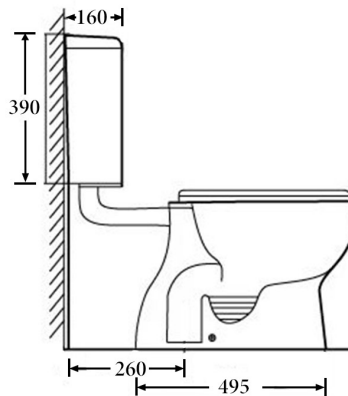

Cistern	Bottom right inlet point (Universal inlet - compatible with back entry or bottom left inlet point - extra cost)
Pan	Nano glaze protection
Traps	S-trap installation
Seat	PP quick release soft closing seat
Wels	4 Star rated, 4.5L/3L (3.5L average flush)
Setout	260mm (S-Trap)

Additional Information

- Installation should be in accordance with AS/NZS3500 standards.
- In order to fully benefit from warranty claims, please ensure products are installed by a licensed plumber.
- All measurements are in millimeters.
- Dimensions are nominal and subject to normal ceramic manufacturing variations. Please allow +/- 15 mm tolerance.
- For mark-ups & roughing-in, always use actual product measurement.
- Specifications may vary without notice as part of our continuous improvement practices.