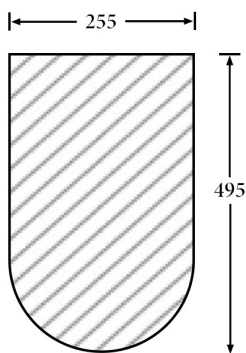

Cistern	Bottom right inlet point (Universal inlet - compatible with back entry or bottom left inlet point - extra cost)
Pan	Nano glaze protection
Traps	S-trap installation
Seat	PP quick release soft closing seat
Wels	4 Star rated, 4.5L/3L (3.5L average flush)
Setout	260mm (S-Trap)

Additional Information

- Installation should be in accordance with AS/NZS3500 standards.
- In order to fully benefit from warranty claims, please ensure products are installed by a licensed plumber.
- All measurements are in millimeters.
- Dimensions are nominal and subject to normal ceramic manufacturing variations. Please allow +/- 15 mm tolerance.
- For mark-ups & roughing-in, always use actual product measurement.
- Specifications may vary without notice as part of our continuous improvement practices.